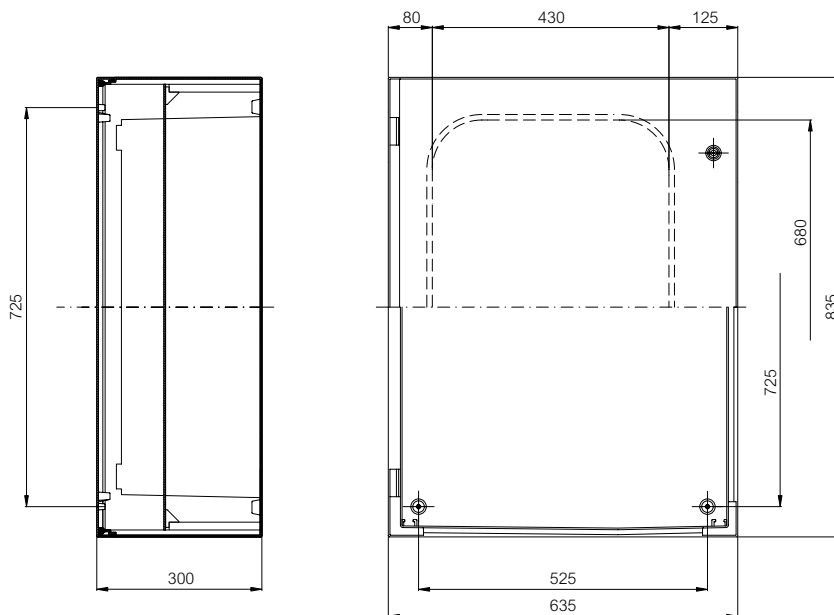

Sample photo

**Order symbol:** CAB P 806030  
**Product nbr:** 8104308  
**Description:** Polyester cabinet  
**Remarks:** Grey door

**EAN:** 6418074050052  
**El. number:**  
 Finland 3424143  
 Denmark 8212018057  
 Sweden 2539827

**Including:** Cabinet base, door with PUR gasket, 3mm double bit lock(s) with transport and plastic key, screws for mounting plate/DIN-rail and wall fastening lugs with screws. Wall mounting screws not supplied.

Dimensions:		L	W	H	Rating:
mm:		800	600	300	<b>Ingress Protection (EN 60529):</b> IP 66
inch:		31.5	23.6	11.8	<b>Impact Resistance (EN 50102):</b> IK 10
Materials:					
<b>Material:</b>		GRP			
<b>Base colour:</b>		RAL 7032			
<b>Cover colour:</b>		RAL 7032			
<b>Cover screws material:</b>		Stainless steel			
<b>Gasket material:</b>		Polyurethane			
Temperatures:					
<b>Short term:</b>		-50 ... 150 °C			
<b>Continuous:</b>		-40 ... 70 °C			
<b>Short term:</b>		-60 ... 302 °F			
<b>Continuous:</b>		-40 ... 158 °F			
Accessories:					
MP 8060		Mounting plate			
					<b>Electrical insulation:</b> Totally insulated
					<b>UV resistance:</b> UL 508
					<b>Flammability Rating (UL 746 C 5):</b> UL 94 5V
					<b>Glow Wire Test (IEC 695-2-1) °C:</b> 960
					<b>UL Type:</b> UL TYPE 3, 3R, 3S, 4, 4X, 12, 13
Certificates:					