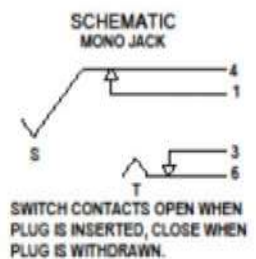

ENGLISH

Datasheet

RS PRO 1/4" MONO PC MOUNT JACK SOCKET

Stock No: 2050434

SUPPLIED WITH BLACK PLASTIC NUT.