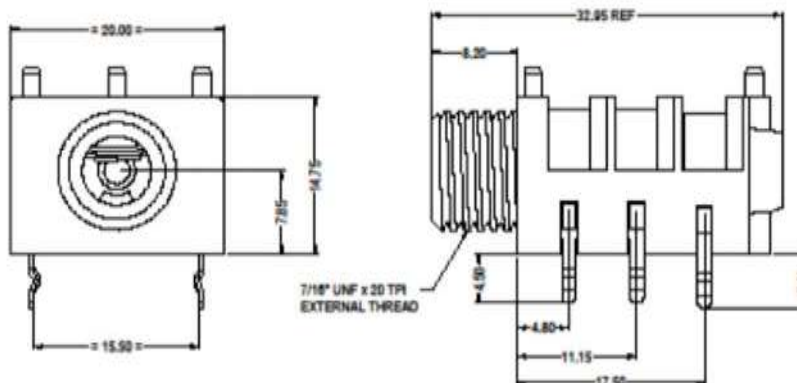

ENGLISH

Datasheet

RS PRO 1/4" MONO PC MOUNT JACK SOCKET

Stock No: 2050434

SUPPLIED WITH BLACK PLASTIC NUT.