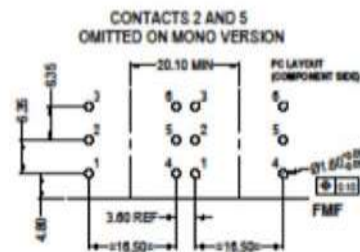

ENGLISH

Datasheet

RS PRO 1/4" MONO PC MOUNT JACK SOCKET

Stock No: 2050434

SUPPLIED WITH BLACK PLASTIC NUT.