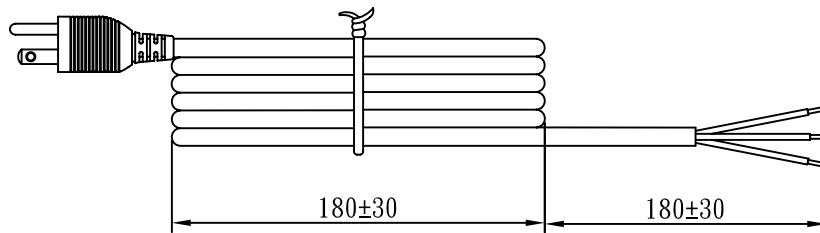

MARKING:

WIRING COLOR:

- E: Green
- N: White
- L: Black

<p>LENGTH ON CORD: (613-14)</p> <p>(UL) E315167 SJT 60°C 3X18AWG(0.824mm²) 300V VW-1</p> <p>CSA LL81924 TYPE SJT 60°C 3X0.824mm²(18AWG) 300V VW-1</p>

No	BOM ITEM	Q' TY	P/N
1	∅4.75 BRASS TUBE	1 pcs	BPN47500
2	KWC-50T BLADE	2 pcs	BBN50T02
3	305 INNER BODY	1 pcs	MI305D00
4	305 OUT COVER	1 pcs	MI305U00
5	PVC 35P (SA93, SP-305B)	24 g	RPP03512
6	PE TIE (BLACK, 6 inch)	1 pcs	KBB10006

CABLE							SJT 18AWGx3C 60°C DENT PRINT CT-12 (BLACK)				
PLUG		SP-305B	LENGTH	2000	UNIT	mm					
CLIENT	NAME	First connectivity	N/W		UNIT	kg					
	P/N	7316204	SG DWG	SR-141239-2	VER.	A					
					Design. by	賀艷紅 (2014.05.23)					
					Review. by	朱曉玲 (2014.05.23)					
					Approval. by	周德雲 (2014.05.23)					
D5B JS3316							12	200	00		