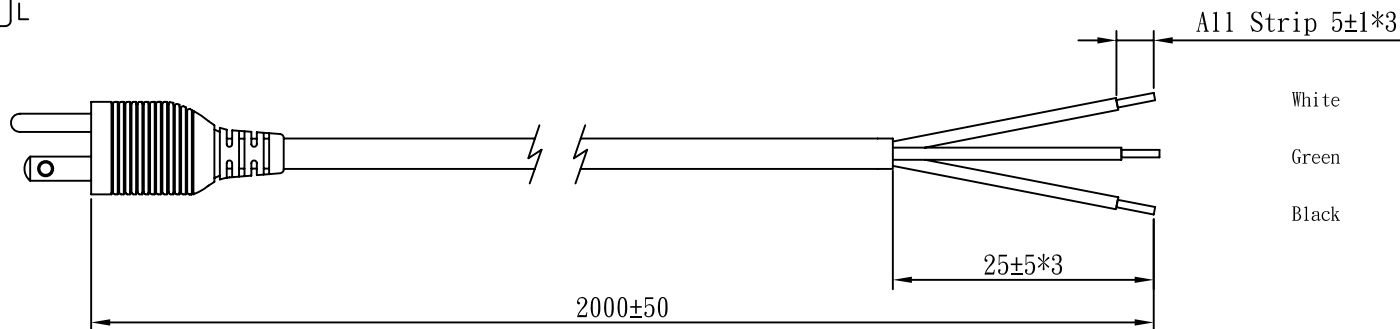

MARKING:

WIRING COLOR:

- E: Green
- N: White
- L: Black

<p>LENGTH ON CORD: (613-14)</p> <p>(UL) E315167 SJT 60°C 3X18AWG(0.824mm²) 300V VW-1</p> <p>CSA LL81924 TYPE SJT 60°C 3X0.824mm²(18AWG) 300V VW-1</p>

No	BOM ITEM	Q' TY	P/N
1	∅4.75 BRASS TUBE	1 pcs	BPN47500
2	KWC-50T BLADE	2 pcs	BBN50T02
3	305 INNER BODY	1 pcs	MI305D00
4	305 OUT COVER	1 pcs	MI305U00
5	PVC 35P (SA93, SP-305B)	24 g	RPP03512
6	PE TIE (BLACK, 6 inch)	1 pcs	KBB10006

CABLE							SJT 18AWGx3C 60°C DENT PRINT CT-12 (BLACK)				
PLUG		SP-305B	LENGTH	2000	UNIT	mm					
CLIENT	NAME	First connectivity	N/W		UNIT	kg					
	P/N	7316204	SG DWG	SR-141239-2	VER.	A					
					Design. by	賀艷紅 (2014.05.23)					
					Review. by	朱曉玲 (2014.05.23)					
					Approval. by	周德雲 (2014.05.23)					
D5B JS3316							12	200	00		