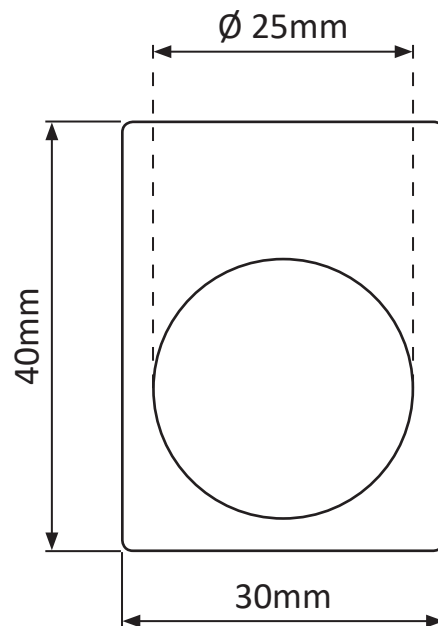

Datasheet

Stock No: 175-3965

Legend Plate with “START” Marking

Specifications:

- Product Type: Legend Plate
- Product Category: Marking Accessory
- Compatible with: Ø 22.5mm Control or Signalling Unit
- Dimensions: 30mm x 40mm
- Marking: “START”
- Language: English