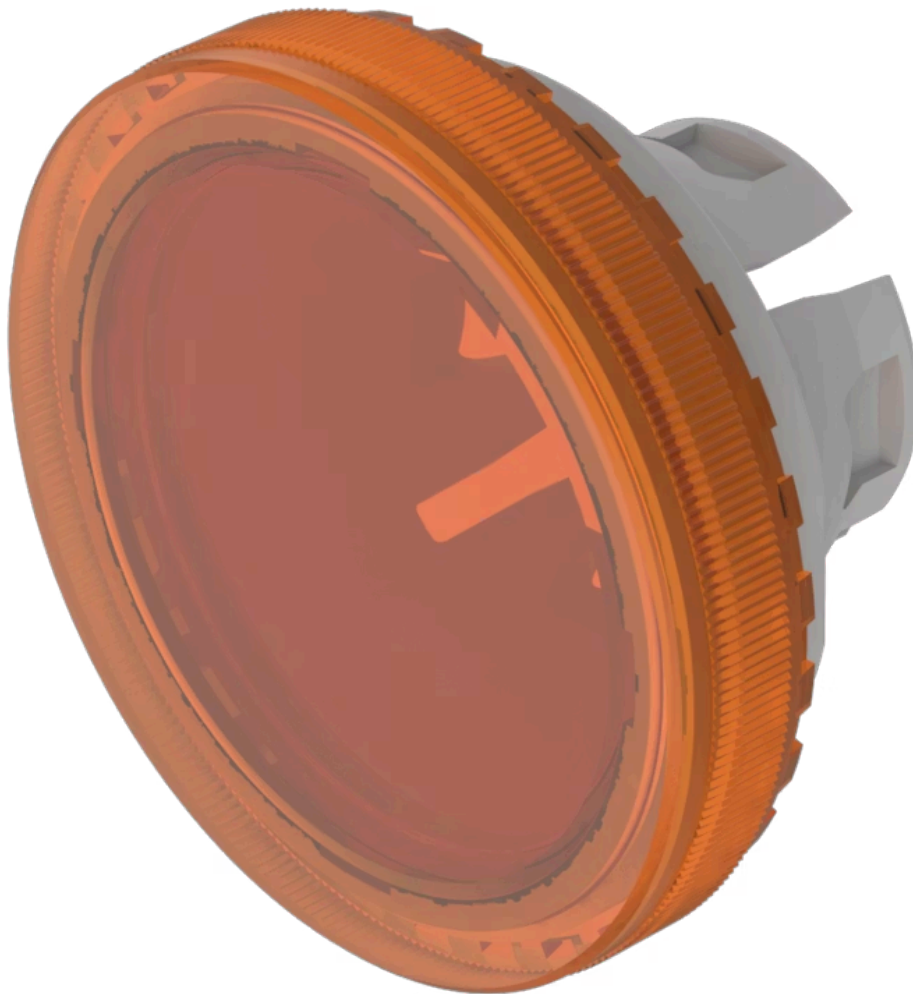

Lens

84-
7115.300

Distribution by
Rs-online

<https://rs-online.eao.com/component/84-7115.3...>

Your product:

84-7115.300 Lens

FRONT

Front form: Round

OPERATING-/INDICATION PART

Lens colour: Orange

Lens material: Plastic

Lens illumination: Illuminated

Lens shape: Flush

Lens optics: transparent

Lens type: Raised above front bezel

Symbol: No Symbol

Shape of illumination: Front

MECHANICAL CHARACTERISTICS

Weight: 0.002 kg

CERTIFICATE

REACH: REACH compliant

RoHS: RoHS compliant

OTHER

Short Description: Lens, Ø 19.7 mm, Illuminated, No Symbol, Orange, Flush, Plastic

Dimension: Ø 19.7 mm

Description component:

Material lens: Plastic as per UL94 V2