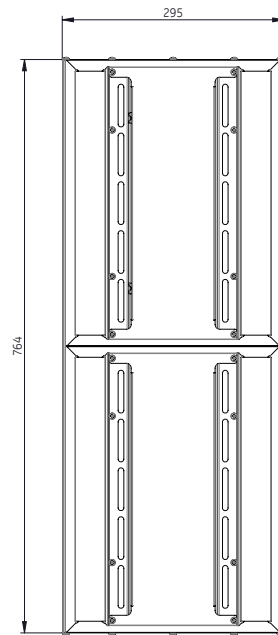

Lens Type	Mounting Height	Space Type
120° diffused	Below 6 m	Open floor plan
90°	Any	Open floor plan
55°	Any	Low or High Bay Racked Aisles

Mounting options

Mounting options	Image	Order logic code								
<p>Standard Chain/Cable Mount Available on all fixture configurations (chain not included). Y-Cable w/hook can be ordered as an accessory.</p>		<p>ST = Standard</p>								
<p>Trunking bracket ABV1TKIT (2 per luminaire) 93027604</p>		<p>Rod suspension bracket ABV1RKIT (2 per luminaire) (rod and fixing nuts not supplied) 93027605</p>								
<p>Y-Cable w/hook (optional) Use with Standard Mounting Option only. Order separately. Price adder per pair. 1.5 m, 3 m, 4.5 m, 6 m lengths available.</p>		<table border="1"> <tbody> <tr> <td>ABHG-YCABLEHOOK1500MMPAIR</td> <td>13498</td> </tr> <tr> <td>ABHG-YCABLEHOOK3000MMPAIR</td> <td>13499</td> </tr> <tr> <td>ABHG-YCABLEHOOK4500MMPAIR</td> <td>13504</td> </tr> <tr> <td>ABHG-YCABLEHOOK6000MMPAIR</td> <td>13508</td> </tr> </tbody> </table>	ABHG-YCABLEHOOK1500MMPAIR	13498	ABHG-YCABLEHOOK3000MMPAIR	13499	ABHG-YCABLEHOOK4500MMPAIR	13504	ABHG-YCABLEHOOK6000MMPAIR	13508
ABHG-YCABLEHOOK1500MMPAIR	13498									
ABHG-YCABLEHOOK3000MMPAIR	13499									
ABHG-YCABLEHOOK4500MMPAIR	13504									
ABHG-YCABLEHOOK6000MMPAIR	13508									

Dimensions [mm]

1-Module

1-Module with sensor

2-Module

2-Module with sensor