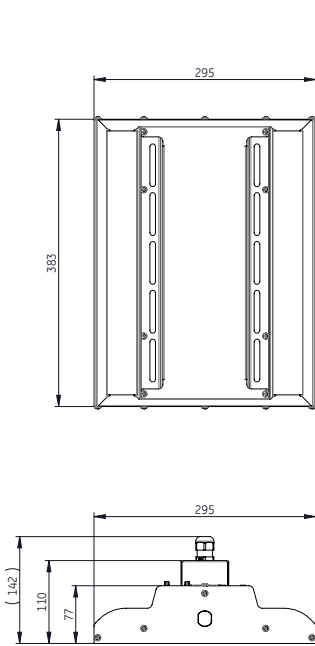

Photometric data

Polar Candela Distribution 120° Diffused Full Beam Angle

Polar Candela Distribution 90° Full Beam Angle

Polar Candela Distribution 55° Full Beam Angle

Lens selection by application

The Albeo™ ABV-Series optical lens system enables LEDs to provide precise illumination where needed. Lenses are designed for commercial & industrial applications where mounting height, fixture spacing & light levels help determine lens selection. The following table outlines lens options and suggested application. Consult your sales office for specific project layouts.

Lens Type	Mounting Height	Space Type
120° diffused	Below 6 m	Open floor plan
90°	Any	Open floor plan
55°	Any	Low or High Bay Racked Aisles

Mounting options

Mounting options	Image	Order logic code								
<p>Standard Chain/Cable Mount Available on all fixture configurations (chain not included). Y-Cable w/hook can be ordered as an accessory.</p>		<p>ST = Standard</p>								
<p>Trunking bracket ABV1TKIT (2 per luminaire) 93027604</p>		<p>Rod suspension bracket ABV1RKIT (2 per luminaire) (rod and fixing nuts not supplied) 93027605</p>								
<p>Y-Cable w/hook (optional) Use with Standard Mounting Option only. Order separately. Price adder per pair. 1.5 m, 3 m, 4.5 m, 6 m lengths available.</p>		<table border="1"> <tbody> <tr> <td>ABHG-YCABLEHOOK1500MMPAIR</td> <td>13498</td> </tr> <tr> <td>ABHG-YCABLEHOOK3000MMPAIR</td> <td>13499</td> </tr> <tr> <td>ABHG-YCABLEHOOK4500MMPAIR</td> <td>13504</td> </tr> <tr> <td>ABHG-YCABLEHOOK6000MMPAIR</td> <td>13508</td> </tr> </tbody> </table>	ABHG-YCABLEHOOK1500MMPAIR	13498	ABHG-YCABLEHOOK3000MMPAIR	13499	ABHG-YCABLEHOOK4500MMPAIR	13504	ABHG-YCABLEHOOK6000MMPAIR	13508
ABHG-YCABLEHOOK1500MMPAIR	13498									
ABHG-YCABLEHOOK3000MMPAIR	13499									
ABHG-YCABLEHOOK4500MMPAIR	13504									
ABHG-YCABLEHOOK6000MMPAIR	13508									

Dimensions [mm]

1-Module

1-Module with sensor

2-Module

2-Module with sensor