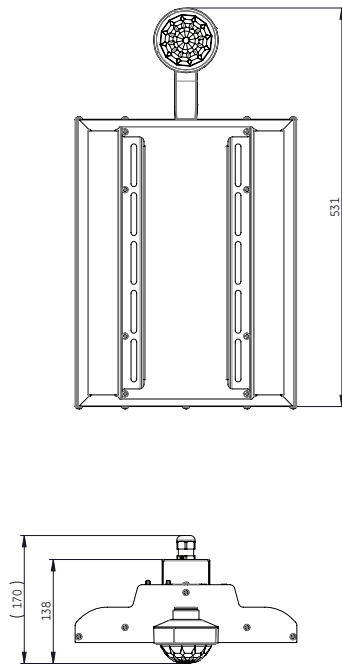

Photometric data

Polar Candela Distribution 120° Diffused Full Beam Angle

Polar Candela Distribution 90° Full Beam Angle

Polar Candela Distribution 55° Full Beam Angle

Lens selection by application

The Albeo™ ABV-Series optical lens system enables LEDs to provide precise illumination where needed. Lenses are designed for commercial & industrial applications where mounting height, fixture spacing & light levels help determine lens selection. The following table outlines lens options and suggested application. Consult your sales office for specific project layouts.

Lens Type	Mounting Height	Space Type
120° diffused	Below 6 m	Open floor plan
90°	Any	Open floor plan
55°	Any	Low or High Bay Racked Aisles

Mounting options

Mounting options	Image	Order logic code								
<p>Standard Chain/Cable Mount Available on all fixture configurations (chain not included). Y-Cable w/hook can be ordered as an accessory.</p>		<p>ST = Standard</p>								
<p>Trunking bracket ABV1TKIT (2 per luminaire) 93027604</p>		<p>Rod suspension bracket ABV1RKIT (2 per luminaire) (rod and fixing nuts not supplied) 93027605</p>								
<p>Y-Cable w/hook (optional) Use with Standard Mounting Option only. Order separately. Price adder per pair. 1.5 m, 3 m, 4.5 m, 6 m lengths available.</p>		<table border="1"> <tbody> <tr> <td>ABHG-YCABLEHOOK1500MMPAIR</td> <td>13498</td> </tr> <tr> <td>ABHG-YCABLEHOOK3000MMPAIR</td> <td>13499</td> </tr> <tr> <td>ABHG-YCABLEHOOK4500MMPAIR</td> <td>13504</td> </tr> <tr> <td>ABHG-YCABLEHOOK6000MMPAIR</td> <td>13508</td> </tr> </tbody> </table>	ABHG-YCABLEHOOK1500MMPAIR	13498	ABHG-YCABLEHOOK3000MMPAIR	13499	ABHG-YCABLEHOOK4500MMPAIR	13504	ABHG-YCABLEHOOK6000MMPAIR	13508
ABHG-YCABLEHOOK1500MMPAIR	13498									
ABHG-YCABLEHOOK3000MMPAIR	13499									
ABHG-YCABLEHOOK4500MMPAIR	13504									
ABHG-YCABLEHOOK6000MMPAIR	13508									

Dimensions [mm]

1-Module

1-Module with sensor

2-Module

2-Module with sensor