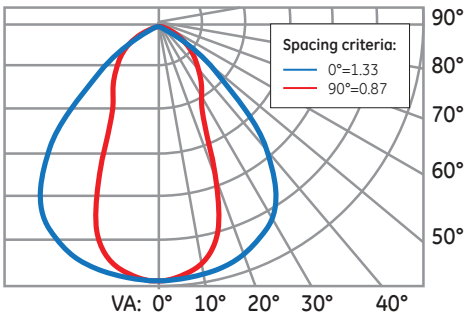

Photometric data

Polar Candela Distribution 120° Diffused Full Beam Angle

Polar Candela Distribution 90° Full Beam Angle

Polar Candela Distribution 55° Full Beam Angle

Lens selection by application

The Albeo™ ABV-Series optical lens system enables LEDs to provide precise illumination where needed. Lenses are designed for commercial & industrial applications where mounting height, fixture spacing & light levels help determine lens selection. The following table outlines lens options and suggested application. Consult your sales office for specific project layouts.