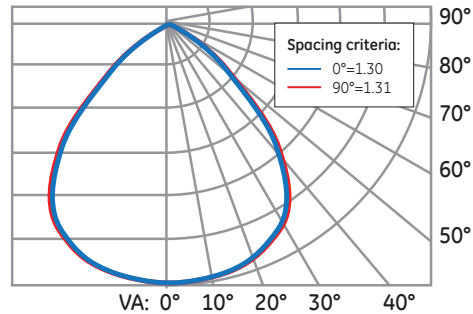

Photometric data

Polar Candela Distribution 120° Diffused Full Beam Angle

Polar Candela Distribution 90° Full Beam Angle

Polar Candela Distribution 55° Full Beam Angle

Lens selection by application

The Albeo™ ABV-Series optical lens system enables LEDs to provide precise illumination where needed. Lenses are designed for commercial & industrial applications where mounting height, fixture spacing & light levels help determine lens selection. The following table outlines lens options and suggested application. Consult your sales office for specific project layouts.