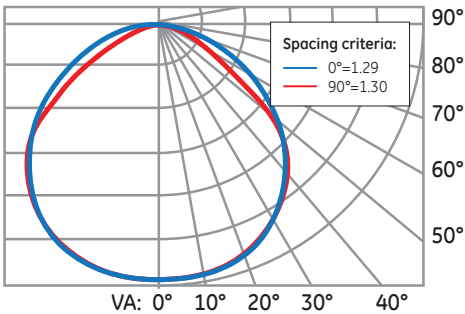

Photometric data

Polar Candela Distribution 120° Diffused Full Beam Angle

Polar Candela Distribution 90° Full Beam Angle

Polar Candela Distribution 55° Full Beam Angle

Lens selection by application

The Albeo™ ABV-Series optical lens system enables LEDs to provide precise illumination where needed. Lenses are designed for commercial & industrial applications where mounting height, fixture spacing & light levels help determine lens selection. The following table outlines lens options and suggested application. Consult your sales office for specific project layouts.