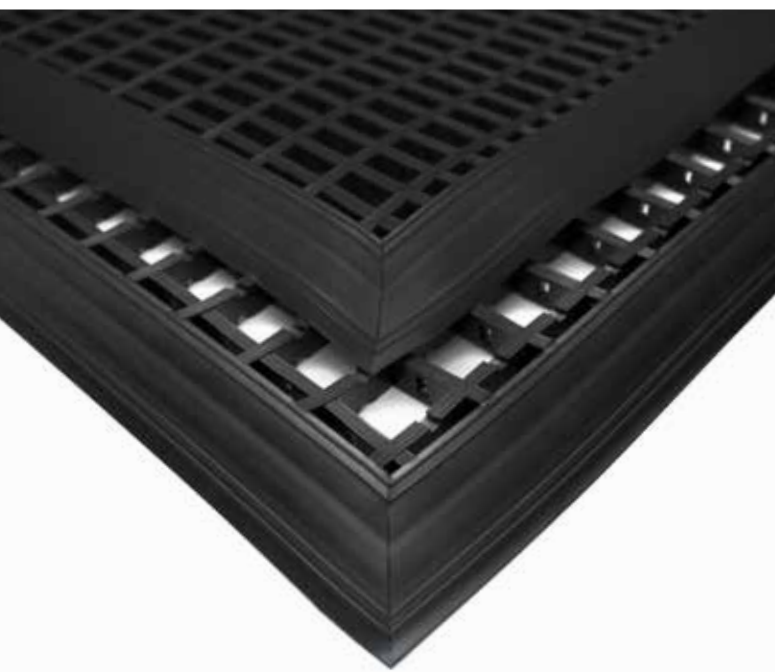

## Entramat

**Quality that stands the test of time!**

- High-quality dirt-scraping mat for outdoor use.
- Manufactured from interwoven flexible PVC extrusions for durability.
- Cross-ribbed surface scrapes footwear and the open holes capture debris.
- Bevelled edging as standard for safety and wheeled access.
- Available in Standard and Heavy-Duty options.
- Material: PVC.

## Technical Specification

<b>Material:</b>	PVC extrusions
<b>Surface Finish:</b>	Cross ribbed lattice effect
<b>Product Height:</b>	12mm
<b>Product Weight:</b>	5.3Kg/m <sup>2</sup>
<b>Operating Temperature:</b>	-20°C to +60°C
<b>Environmental Resistance:</b>	Ideal for both indoor and outdoor applications
<b>Installation Method:</b>	Loose lay
<b>Country of Origin:</b>	UK