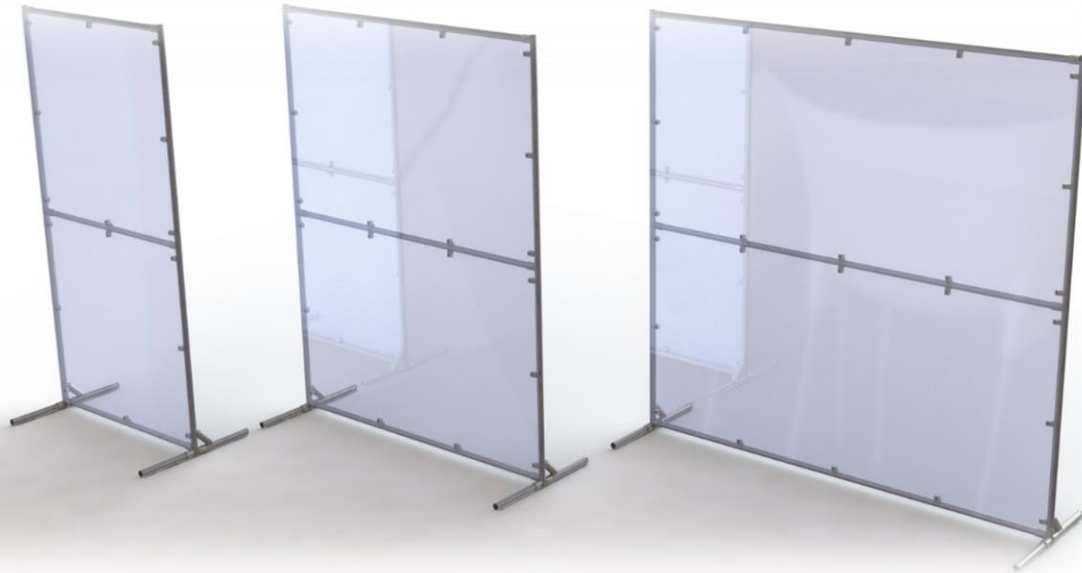

Social distancing screens

1200 mm tall guards for desks & counters

Choice between transparent or solid screen material

(Screens to be ordered separately to guard kit)

Part Number For Guard Kit

R987497040 Width 1000mm

R987496962 Width 1500mm

R987496963 Width 2000mm

Contents Of Kit

Part Number	QTY	Description
3842541288	2	Beams (Legs, L=1150)
3842541288	2	Beams (Width, L=935, 1435, 1935)**
3842541288	2	Beams (Feet, L=450)
3842541173	6	90° connector
3842543311	8-10-12	Variofix blocks**
3842548118	2	Corner bracket
3842548129	6	End caps
3842541196	1-2-3	Plastic strip for feet**

Social distancing screens

2000 mm tall guards for separating larger areas

Choice between transparent or solid screen material

(Screens to be ordered separately to guard kit)

Part Number For Guard Kit

R987497136 Width 1000mm

Social distancing screens

2000 mm tall guards for separating desks and counters

Choice between transparent or solid screen material

(Screens to be ordered separately to guard kit)

Part Number For Guard Kit