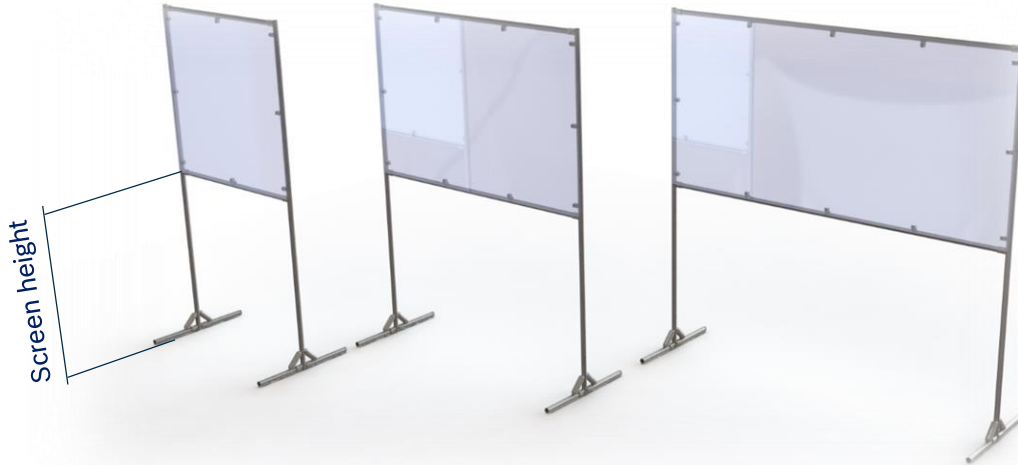

Social distancing screens

2000 mm tall guards for separating larger areas

Choice between transparent or solid screen material

(Screens to be ordered separately to guard kit)

Part Number For Guard Kit

R987497136 Width 1000mm

R987497137 Width 1500mm

R987497138 Width 2000mm

Product Bill of Materials

Part Number	QTY	Name
3842541288	2	Beams (Legs, L=2000)
3842541288	3	Beams (Width, L=935, 1435, 1935)**
3842541288	2	Beams (Feet, L=600)
3842541173	8	90° connector
3842543311	16-20-24	Variofix blocks**
3842548118	2	Corner bracket
3842548129	6	End caps
3842541196	1-2-3	Plastic strip for feet**

Social distancing screens

2000 mm tall guards for separating desks and counters

Choice between transparent or solid screen material

(Screens to be ordered separately to guard kit)

Part Number For Guard Kit

R987497139	height 800mm	width 1000mm
R987497141	height 800mm	width 1500mm
R987497143	height 800mm	width 2000mm
R987497140	height 1000mm	width 1000mm
R987497142	height 1000mm	width 1500mm
R987497144	height 1000mm	width 2000mm