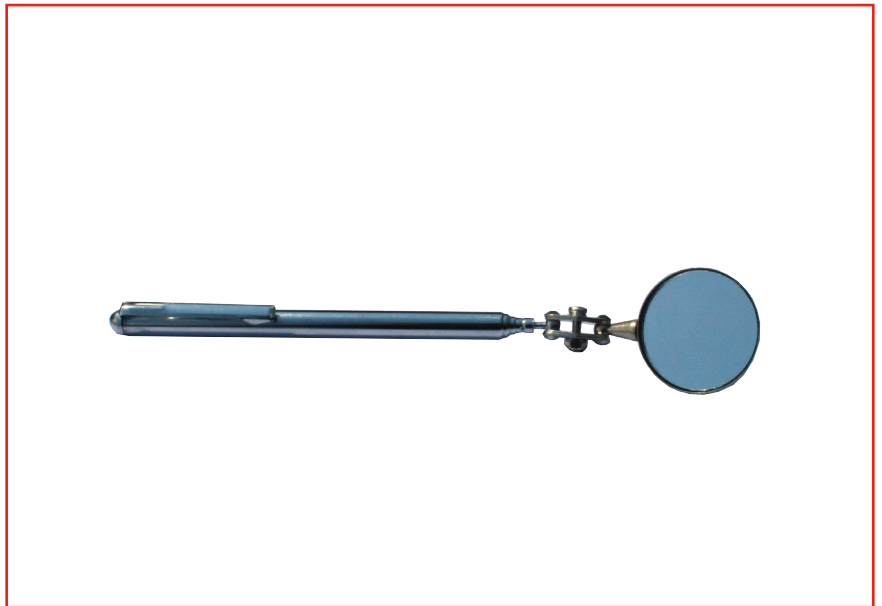

ENGLISH

Datasheet RS Pro Telescopic Mirror 32mm diameter

RS Stock No: 394-156

Specifications:

Telescopic mirror has a fully chromed telescopic shaft and articulated mirror mount

Mirror can be set in any position for best viewing

Mirror diameter 32mm

Fully extended length: 500mm

Fully folded length: 120mm

Handle: Chrome plated 7.5mm diameter x 105mm long

Complete with pocket clip

Order Code	Manufacturers Code	Description
394-156	59-685-010	Telescopic Mirror 32mm diameter