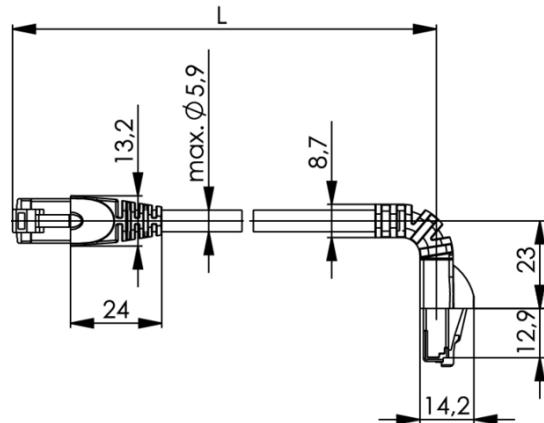

order number: L00000A0193

Patch Cord Cat. 6_A MP8 FS 500 LSZH-0,5 m; 1x90° cable boot; green

Technical Attributes	
Short name	MP8 FS 500 LSZH-0,5
Length	0,5 m
Colour	green
Remarks	1x90° - 1x180° cable boot

Performance Characteristics

- pin assignment acc. to EIA/TIA 568B
- 90° / 180° / 270° moulded boot with latch protection
- Colours: grey, green, red, blue, yellow, black, white, purple
- Variants with very short boot
- 360 degrees completely surround plug shielding (shielded cable types)
- flexible and strain relieved
- moulded strain relief boot
- cable jacket and strain relief boot: PVC resp. LSZH (= Low Smoke, Zero Halogen)

Mechanical Characteristics	
Cable structure	LI02YSCH 4x2xAWG 27/7 PiMF
Stranded wire	AWG 27 (7/0.14 mm)

Insulation	PE, Ø 1.02 mm (±0.05 mm)
Pair shielding	Al-foil, outside conducting
Overall shielding	tin plated copper braid
Outer jacket	5.8 mm (±0.2 mm)