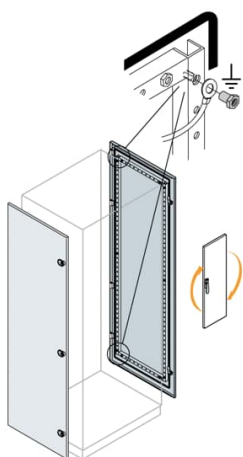

### General Information

Extended Product Type	IS2-EC2211K
Product ID	EC2211K
EAN	8015646745934
Catalog Description	IS2-EC2211K Control and Automation Board
Long Description	Blind side door 2200x1000mm (HxD)