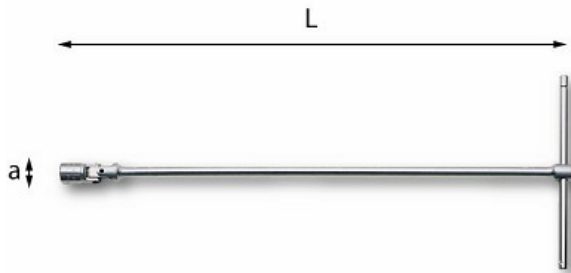

# T-HANDLE WRENCHES WITH JOINTED HEXAGONAL SOCKET

## 276 CE

UNI 6743 ISO 691

- Universal joint model with friction-spring to allow presetting of the socket at the desired angle
- Removable sliding bar