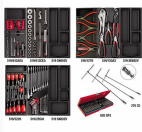

Articles

495 A-PL - Assortment for car repair (151 pcs.) - 3 drawers