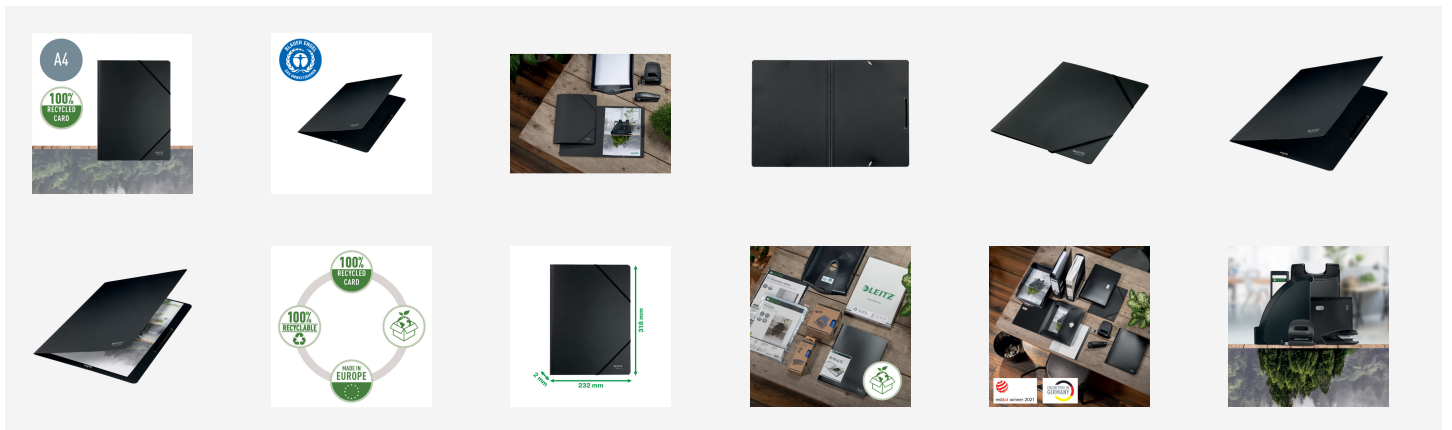

LEITZ

Leitz Recycle Card Folder with elastic bands

Eye-catching, premium quality card Folder. One of the most used types of folder for document protection and transportation. With corner elastic bands to prevent documents from sliding out. Made from 100% recycled card, 100% recyclable and with Blue Angel environmental certification. This robust and practical elastic folder perfectly complements other products from the Leitz Recycle range and is made to last. Modern and contemporary green stationery that will look great at home and in the office. With the eco friendly Recycle range from Leitz you can both improve your office environment – and the environment of our planet.

Colour	Number	EAN code
 yellow	39080015	4002432130757
 red	39080025	4002432130764
 blue	39080035	4002432130771
 green	39080055	4002432130788
 black	39080095	4002432128051

Attributes

- Made from 100% recycled (post consumer) card, 100% recyclable (after taking out the elastic band) and with Blue Angel certification
- Quick and easy solution for carrying or sorting documents in the office, school and on the move
- 250 A4 sheet capacity (80 gsm)
- Elastic bands on corners prevent documents from falling out
- Made from very strong card of 430 gsm, which makes it long lasting and reusable
- Made in Europe
- Label only – no further packaging waste
- Made in Europe
- Label only – no packaging waste

Specifications

Number	39080095
Colour	black
Material	Recycled card
Dimensions (W x H x D)	232 x 2 x 318 mm
Weight	64 g
Pallet quantity	2250
EAN code	4002432128051