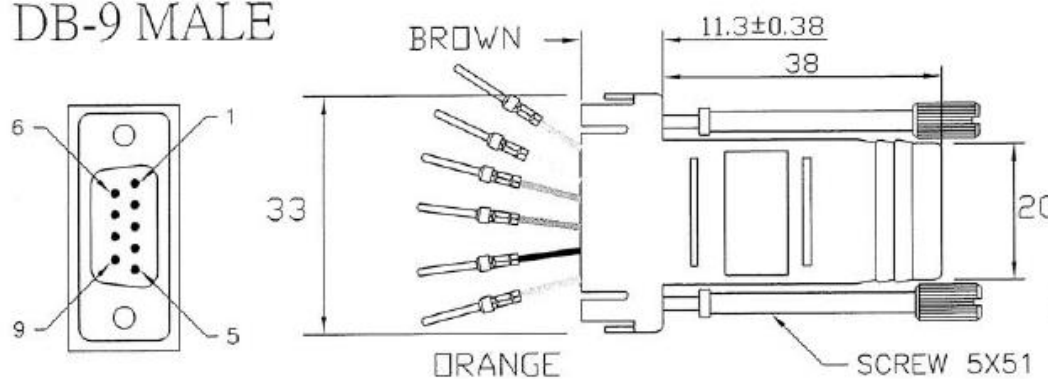

DB-9 MALE

6P6C

COLOR	RJ11	6P6C
ORANGE	—————	1
BLACK	—————	2
RED	—————	3
GREEN	—————	4
YELLOW	—————	5
BROWN	—————	6

WIRING