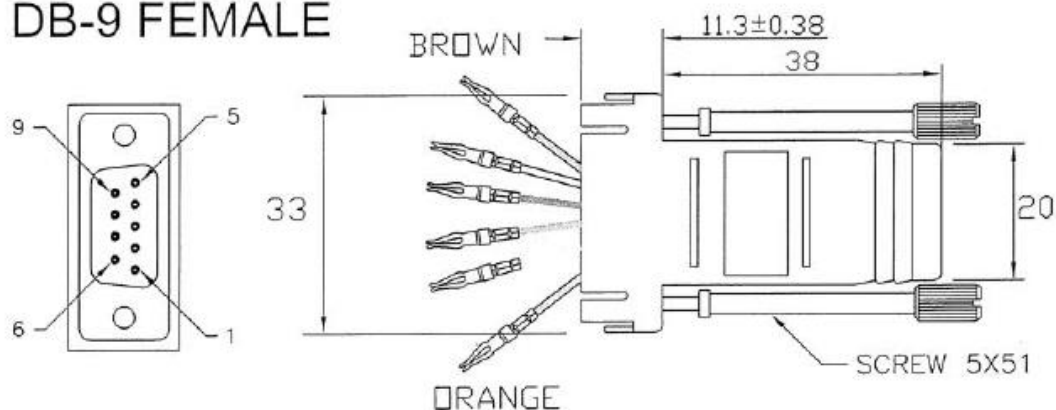

Datasheet

RJ11 to 9 way D skt.

RS Stock number [625-6209](#)

DB-9 FEMALE

6P6C