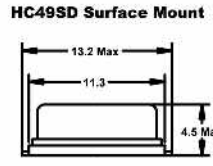

# STANDARD CRYSTALS

HC49U Resistance Weld

- Inventory Support
- Standard Packages
- Lowest Pricing
- Fox Quality
- Technical Support

• FOX STANDARD SPECIFICATIONS				
PARAMETER	HC49U*	HC49S/49SD	FPX	FE
Frequency Tolerance @ 25°C	±30PPM	±30PPM	±50PPM	±50PPM
Frequency Stability	±50PPM	±50PPM	±100PPM	±50PPM
Operating Temperature Range	-20°C ~ +70°C	-20°C ~ +70°C	-10°C ~ +70°C	-10°C ~ +60°C

\*Optional third lead, vinyl sleeves (HC49U only), and mylar spacer. All specifications subject to change without notice.  
\*\* Measurements are displayed in Millimeters.

Please Refer To Specification Sheets For Details