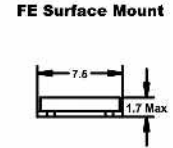

STANDARD CRYSTALS

HC49U Resistance Weld

- Inventory Support
- Standard Packages
- Lowest Pricing
- Fox Quality
- Technical Support

• FOX STANDARD SPECIFICATIONS				
PARAMETER	HC49U*	HC49S/49SD	FPX	FE
Frequency Tolerance @ 25°C	±30PPM	±30PPM	±50PPM	±50PPM
Frequency Stability	±50PPM	±50PPM	±100PPM	±50PPM
Operating Temperature Range	-20°C ~ +70°C	-20°C ~ +70°C	-10°C ~ +70°C	-10°C ~ +60°C

*Optional third lead, vinyl sleeves (HC49U only), and mylar spacer. All specifications subject to change without notice.
** Measurements are displayed in Millimeters.

Please Refer To Specification Sheets For Details