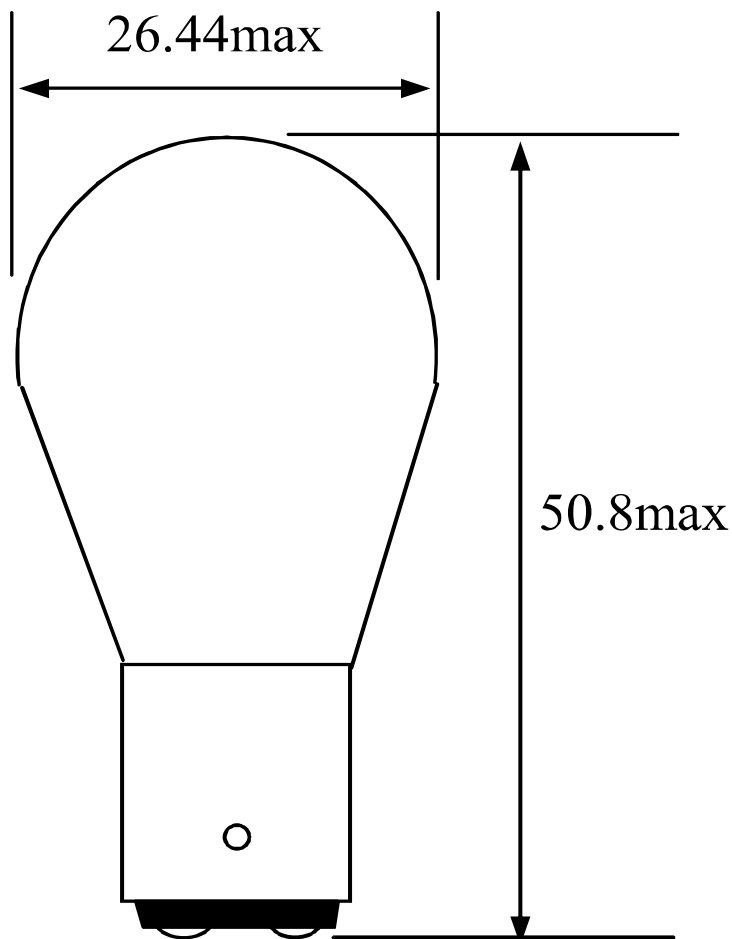

Datasheet

RS Pro BA15d Base Clear Automotive Incandescent Lamp, 24 V, 21 W

RS Stock No: **307-8393**

Product Details

RS Pro BA15d base automotive incandescent lamp in clear colour, has a voltage rating of 24 V and power rating of 21 W. It is suitable for use as car lamp.

Features and Benefits

- 12 and 24 V vehicle lamps
- Lamp base: BA15d
- Colour: clear

Specifications:

ECE Category	P21W
Lamp Base	BA15d
Light Colour	Clear
Voltage Rating	24 V
Wattage	21 W

Drawing Not To Scale
All Dimensions In mm