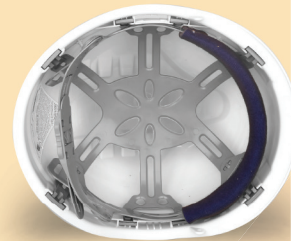

TECHNICAL DATA

SAFETY HELMET

Model : ADVANLITE 3 - PHSL

PROGUARD®

Your Ultimate Partner In Safety®

It is designed so that the user's field of vision is unimpeded. The harness and shell are designed to give the best performance by keeping it firmly rooted on the head, even when it's fully inverted.

Features & Benefit

- Ultra-modern & lightweight shell design with high impact resistance.
- Suitable for general uses, specially designed for industrial uses.
- Fits all head sizes.
- Helmets can be personalized with names & logos.

Specification

Shell	Unvented moulded shell
Colour	White, yellow, red, blue, green, orange, and purple
Suspension	8-point plastic suspension with slide lock system
Accessories	2-point elastic chinstrap and sweatband
Standards	EN 397:2012 + A1:2012, EN 12492:2012, MS 183:2001, & SIRIM DOSH

CE 2797
EN 397:2012+A1:2012
EN12492:2012

PROGUARD TECHNOLOGIES (M) SDN. BHD. (258964-U)

T +603 9021 3233 (Hunting Line) F +603 9021 3133 / 9021 2733 E proguard@proguardsafety.com
Lot 408 & 409, Jalan Sungai Tekali, 43100 Hulu Langat, Selangor Darul Ehsan, Malaysia.

SUBANG JAYA Branch:

T +603 5192 8788 F +603 5192 1788 E pgsj@proguardsafety.com
No.10, Jalan Putra Mahkota 7/6B,
47650 Putra Heights, Subang Jaya, Selangor Darul Ehsan, Malaysia.

MELAKA Branch:

T +606 335 4552 (Hunting Line) F +606 335 4557
E pgmelaka@proguardsafety.com
No.7 & 7-1, Jalan MP3, Taman Merdeka Permai, 75350 Melaka, Malaysia.

PROGUARD SAFETY (NORTHERN) SDN. BHD. (592968-H)

T +604 288 8181 (Hunting Line) F +604 288 8188 / 288 8189
E proguardnorthern@proguardsafety.com
13-G,13-1,13-2, Vantage Point, Jalan Lenggong, 11600 Jelutong, Penang, Malaysia.

SRI MANJUNG Branch:

T +605 688 7348 (Hunting Line) F +605 688 7343
E pgsm@proguardsafety.com
13, Persiaran PM 3/2, Pusat Bandar Seksyen 3, 32040 Sri Manjung, Perak, Malaysia.

EAST COAST Branch:

T +609 567 5989 / 568 5989 F +609 568 9989
E proguardeastcoast@proguardsafety.com
A-61, Jalan Seri Setali 2, Off Jalan Air Putih, 25300 Kuantan, Pahang, Malaysia.

SOUTHERN Branch:

T +607 353 0780 (Hunting Line) F +607 354 9086
E proguardsouthern@proguardsafety.com
6, Jalan Molek 2/5, Taman Molek, 81100 Johor Bharu, Johor, Malaysia.

EAST MALAYSIA Branch:

T +6085 430 886 / 437 886 / 417 886 (Hunting Line) F +6085 435 886
E pggem@proguardsafety.com
Lot 1830 - 1831, Eastwood Valley Industrial Park Phase 3, Jalan Miri By Pass,
98000 Miri, Sarawak, Malaysia.