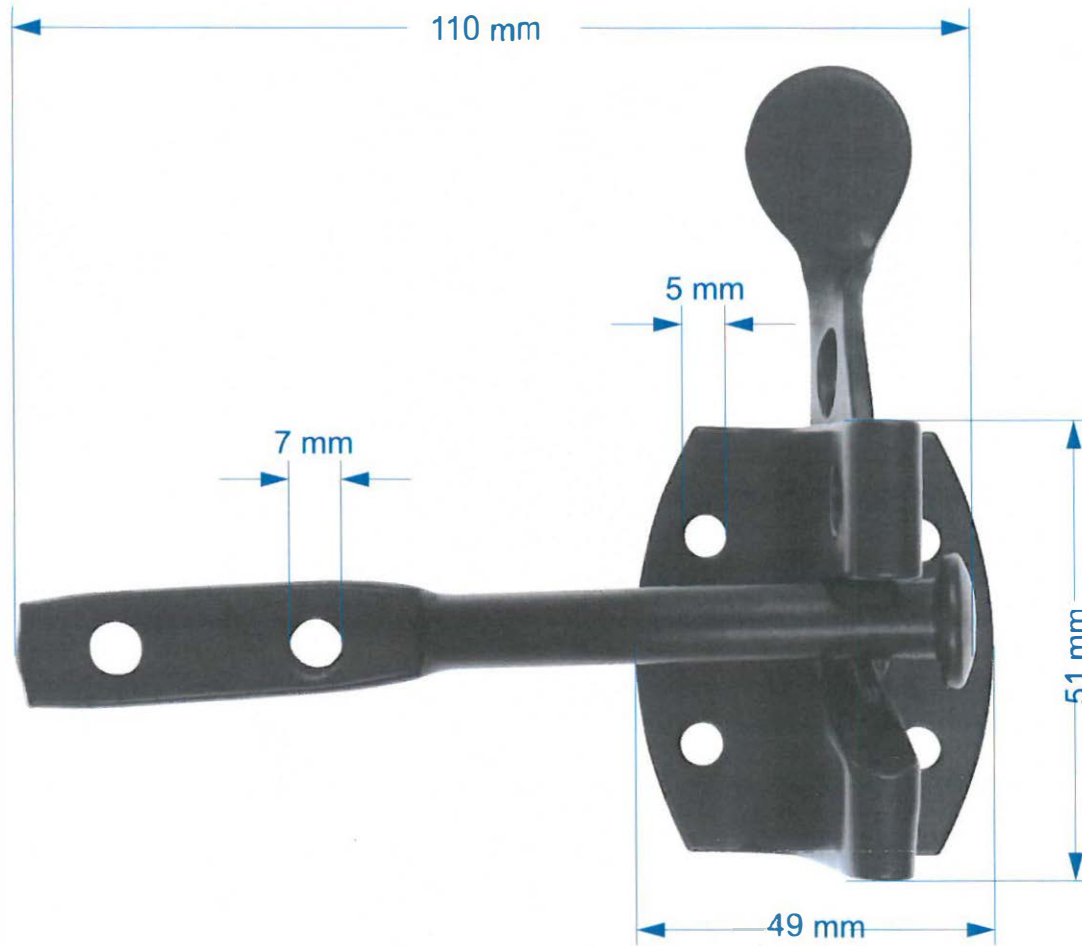

894-6755 - AUTOMATIC GATE LATCH STNDRD EPX BLK

FINISH AVAILABLE : EXB, TEXTURE BLK, EXW, ZP, DUROSIL, EVERBLACK, HSG