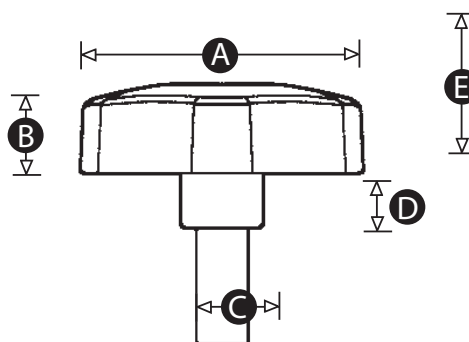

DataSheet

Male Scallop Knob

Material

High impact resistant thermoplastic

Standard colour

Black

Finish

Matt

Male thread material

Zinc plated steel

Part No.	A	B	C	D	E	Thread size	Thread length (mm)
161133	28	11	11	6	17	M5	20
161149	28	11	11	6	17	M6	20
161155	40	12	15	8	20	M6	25
161161	40	12	15	8	20	M8	35
161177	50	15	15	9	24	M6	35
161183	50	24	15	9	15	M8	40
161199	60	18	19	12	30	M8	30
161206	60	18	19	12	30	M10	40