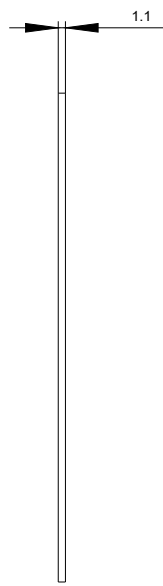

ROUND BACKING PLATE, FOR EM. STOP MUSH. PUSHBUTTON, YELLOW, SELF-ADHESIVE, EXTERNAL DIAMETER 75MM, INTERNAL DIAMETER 23MM, WITHOUT INSCRIPTION

Figure similar

product brand name		SIRIUS ACT
Product designation		Commanding and signaling devices
Design of the product		EMERGENCY STOP name plate

Accessories:

Material of accessory		Plastic
Mounting type of label		stick
Marking of backing plate		none
Shape of backing plate		Round
Color of backing plate		yellow/black (plate/text)
Product function Illuminated backing plate		No

Image database (product images, 2D dimension drawings, 3D models, device circuit diagrams, EPLAN macros, ...)

http://www.automation.siemens.com/bilddb/cax_de.aspx?mfb=3SU1900BC310AA0&lang=en

last modified: