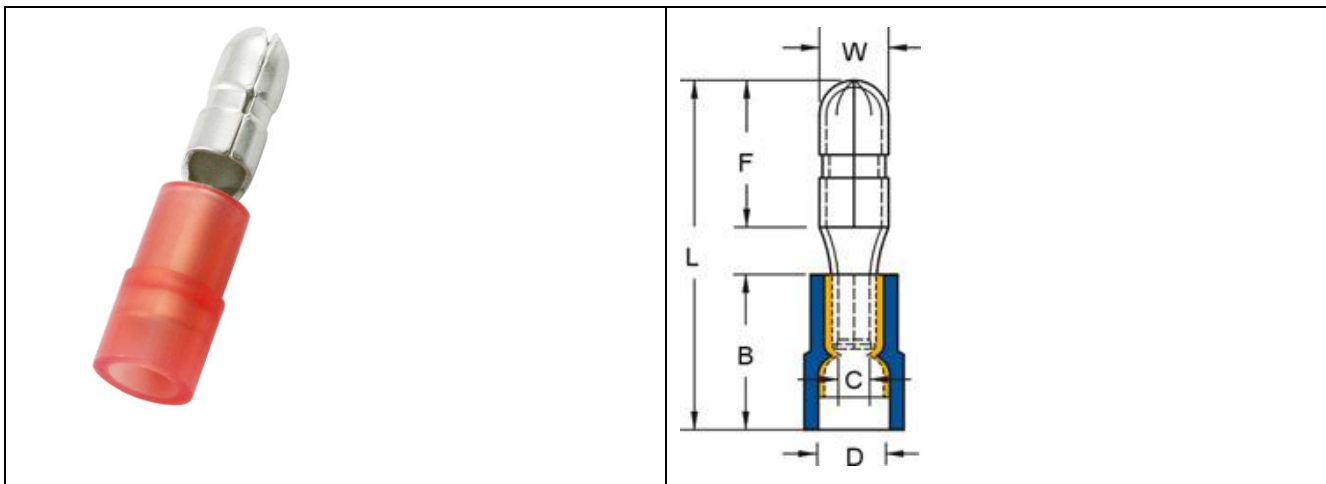

EN

Datasheet

RS PRO NYLON INSULATED DOUBLE CRIMP BULLET DISCONNECTORS

Stock number: 178-8389

MAXIMUM ELECTRIC CURRENT:

A.W.G.	22	20	18	16
AMP.	3	4	7	10

MAXIMUM ELECTRICAL RATING: 105° C 600 VOLTS MAX.

INSULATION MATERIAL: NYLON

TERMINAL MATERIAL: BRASS

INSULATION COLOR: RED

DOUBLE CRIMP: WITH COPPER SLEEVE ON BARREL

TERMINAL BARREL I.D.: C=1.7MM

WIRE RANGE A.W.G. mm ²	ITEM NO.	DIMENSION inch(mm)					
		W	F	L	B	D	T
22-16 A.W.G. 0.5-1.5 mm ²	<input type="checkbox"/> 178-8389	0.157 4	0.335 8.5	0.866 22	0.433 11	0.157 4.000	0.016 0.4