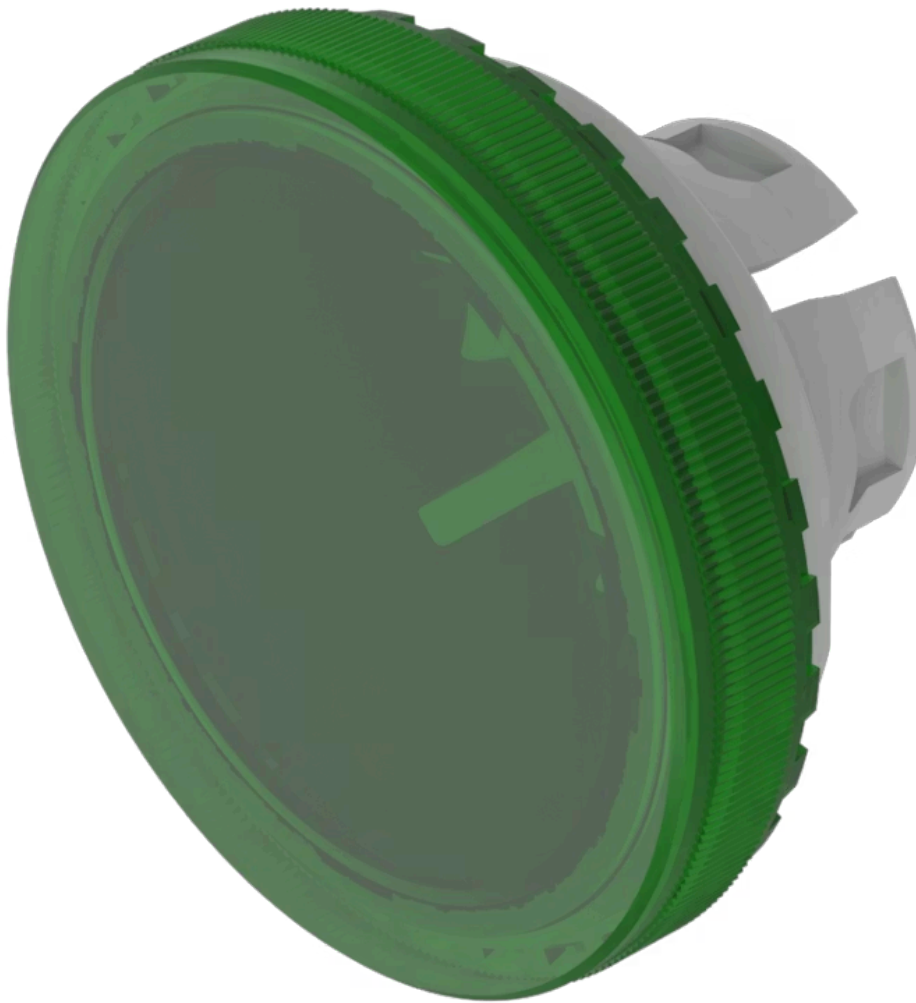

Lens

84-
7115.500

Distribution by
Rs-online

<https://rs-online.eao.com/component/84-7115.5...>

Your product:

84-7115.500 Lens

FRONT

Front form: Round

OPERATING-/INDICATION PART

Lens colour: Green

Lens material: Plastic

Lens illumination: Illuminated

Lens shape: Flush

Lens optics: transparent

Lens type: Raised above front bezel

Symbol: No Symbol

Shape of illumination: Front

MECHANICAL CHARACTERISTICS

Weight: 0.002 kg

CERTIFICATE

REACH: REACH compliant

RoHS: RoHS compliant

OTHER

Short Description: Lens, Ø 19.7 mm, Illuminated, No Symbol, Green, Flush, Plastic

Dimension: Ø 19.7 mm

Description component:

Material lens: Plastic as per UL94 V2