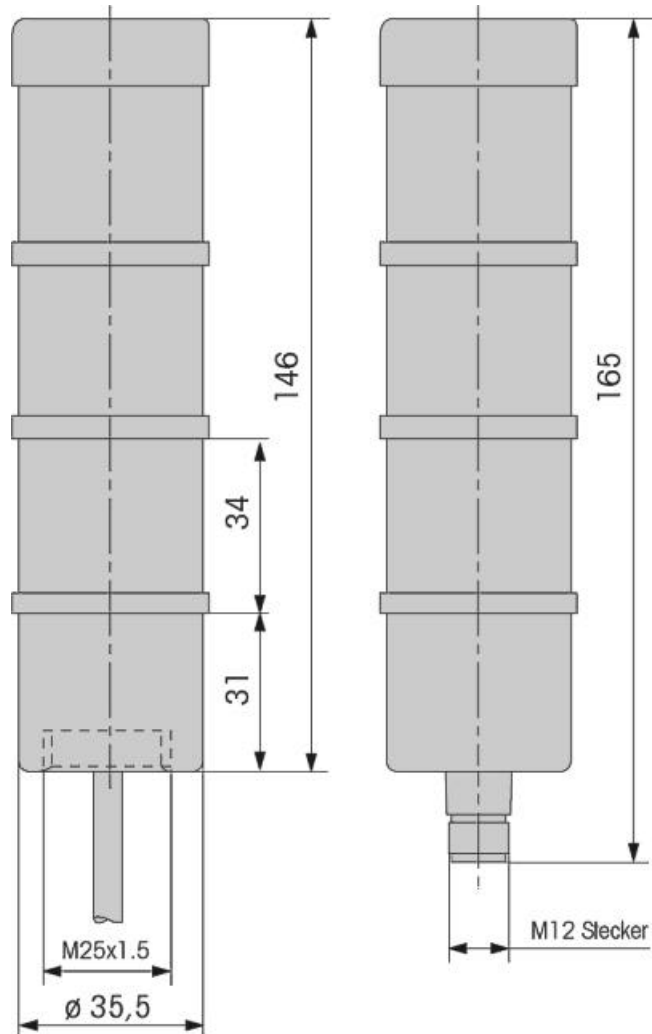

693 LED-Signal Tower Kompakt 36

Three colour combinations. Completely pre-assembled. LED permanent light. 36 mm diameter. Life duration up to 50,000 hrs. 24 V DC. Can be operated with PLC control system. Available with user-friendly plug connection.

TECHNICAL DIAGRAMS

693 Kompakt 36

[Terms and Conditions](#) - [Imprint](#)

Werma Signaltechnik GmbH + Co.KG · Dürbheimer Straße 15 · D-78604 Rietheim-Weilheim
Tel. ++49 (0) 74 24 / 95 57-0 · Fax. ++49 (0) 74 24 / 95 57-44 · eMail: info@werma.de