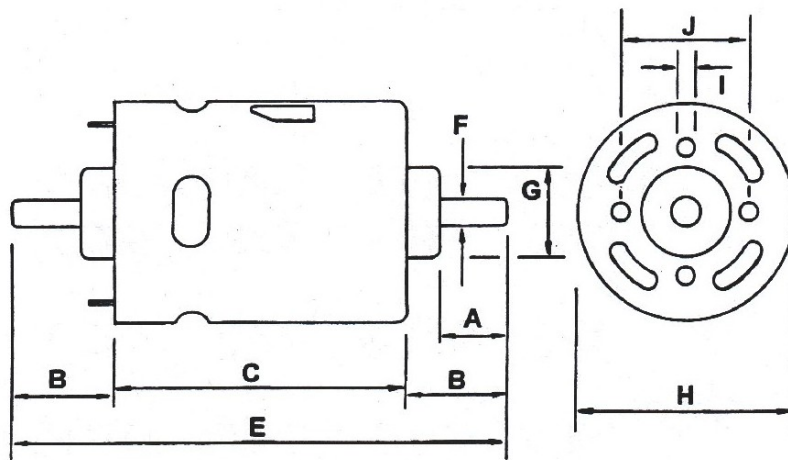

# RS PRO DC Motor, 95.42 W, 12 V dc, 1035 gcm, 8977 rpm, 6.35mm Shaft Diameter

Stock No: 321-3192

## Specifications:

Supply Voltage	12V
Power Rating	95.42 W
Output Speed	8977 rpm
Shaft Diameter	6.35mm
Maximum Output Torque	1035 gcm
Length	69mm
Dimensions	51.8 (Dia.) x 69mm
Current Rating	10.6 A
Weight	595g

Dimensions	A	B	C	E	F	G	H	I	J
mm	13.2	20.5	69	110	6.35	21.75	51.8	M5	32

Stall Current RE-850 at 12v = 61.34A