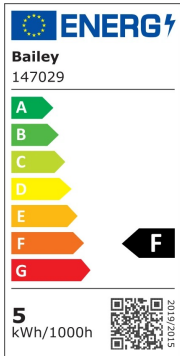

General ETIM properties

ETIM group	Luminaire
ETIM class	Light ribbon/-hose/-strip
Name	RoBust LED Rope AC42V 5M 4.5W/m 450lm/m 4000K IP65
Brand	Bailey
Productseries	RoBust LED rope plus
Producttype	4.5W/m AC42V