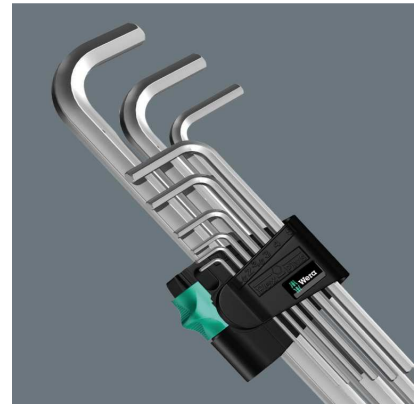

4013288018410

950 L-key, metric, chrome-plated, Hex-Plus, 13.0 mm

EAN:	4013288018410	Code:	05021080001
Type:	950		
Size:	13.0x132		

High-quality L-key for hexagon socket screws. With Hex-Plus profile, which prevents damaged screw heads: A greater contact surface avoids rounded out screw heads. Chrome-plated surface for optimised corrosion protection. Abrasion-resistant size marking for easy access.