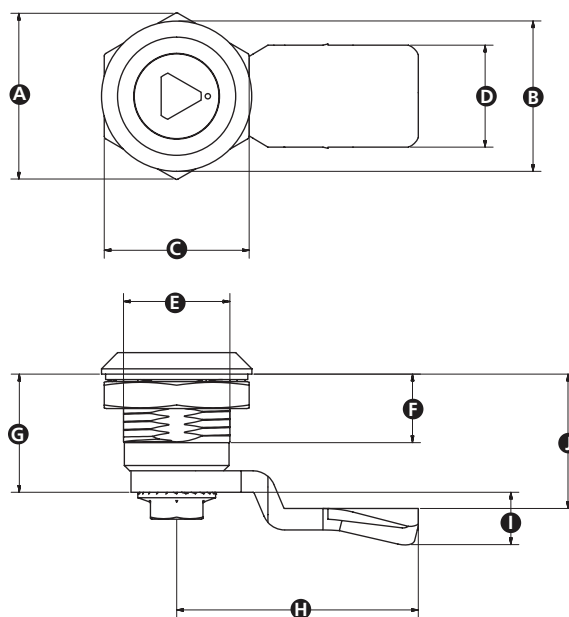

Datasheet

RS PRO Die cast zinc tri-lock camlock, 25mm grip

Stock number: 1929649

EN

- Die cast zinc 90° cam action lock
- Tri-lock key available separately
- IP54: Dust protected / Protected against splashing water

Part no.	A	B	C	D	E	F	G	H	I	J	Key type
1929649	31	28	27	19	20	13	22	45	10	25	Tri-lock key