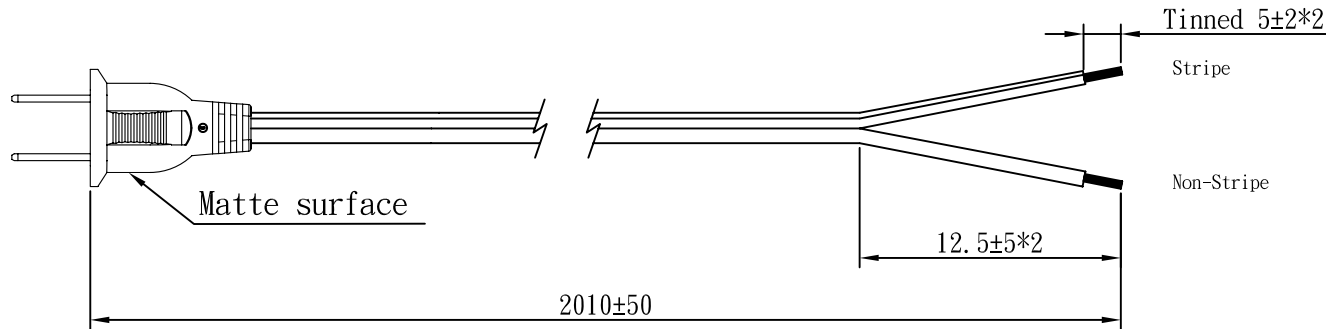

MARKING:

No	BOM ITEM	Q' TY	P/N
1	KWC-50T BLADE	2 pcs	BBN50T02
2	PVC 35P (SA93, SP-12N)	11.5 g	RPP03512
3	PE TIE (BLACK, 6 inch)	1 pcs	KBB10006

WIRING COLOR:

N: Stripe  
L: Non-Stripe

<p>LENGTH ON CORD: (604-14)</p> <p>(UL) E315167 SPT-2 105°C 2X18AWG(0.824mm<sup>2</sup>) 300V VW-1 I-SHENG CSA LL81924 TYPE SPT-2 105°C 2X0.824mm<sup>2</sup>(18AWG) 300V VW-1</p>
--

CABLE SPT-2 18AWGx2C 105°C DENT PRINT CT-12 (BLACK)				
PLUG SP-12N		LENGTH	2010	UNIT mm
CLIENT	NAME first connectivity		N/W	
	P/N 7316179	SG DWG	SR-141239-1	UNIT kg
			VER.	A
Design. by 賀艷紅 (2014.05.26)				
Review. by 朱曉玲 (2014.05.26)				
Approval. by 周德雲 (2014.01.16)				
A2N		2S2516	12	201 00