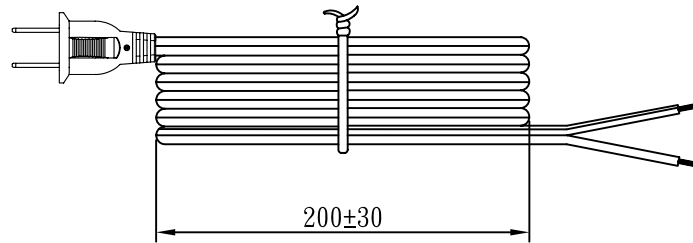

MARKING:

No	BOM ITEM	Q' TY	P/N
1	KWC-50T BLADE	2 pcs	BBN50T02
2	PVC 35P (SA93, SP-12N)	11.5 g	RPP03512
3	PE TIE (BLACK, 6 inch)	1 pcs	KBB10006

WIRING COLOR:

N: Stripe  
L: Non-Stripe

<p>LENGTH ON CORD: (604-14)</p> <p>(UL) E315167 SPT-2 105°C 2X18AWG(0.824mm<sup>2</sup>) 300V VW-1 I-SHENG CSA LL81924 TYPE SPT-2 105°C 2X0.824mm<sup>2</sup>(18AWG) 300V VW-1</p>
--

CABLE SPT-2 18AWGx2C 105°C DENT PRINT CT-12 (BLACK)				
PLUG SP-12N		LENGTH	2010	UNIT mm
CLIENT	NAME first connectivity		N/W	
	P/N 7316179	SG DWG	SR-141239-1	UNIT kg
			VER.	A
Design. by 賀艷紅 (2014.05.26)				
Review. by 朱曉玲 (2014.05.26)				
Approval. by 周德雲 (2014.01.16)				
A2N		2S2516	12	201 00