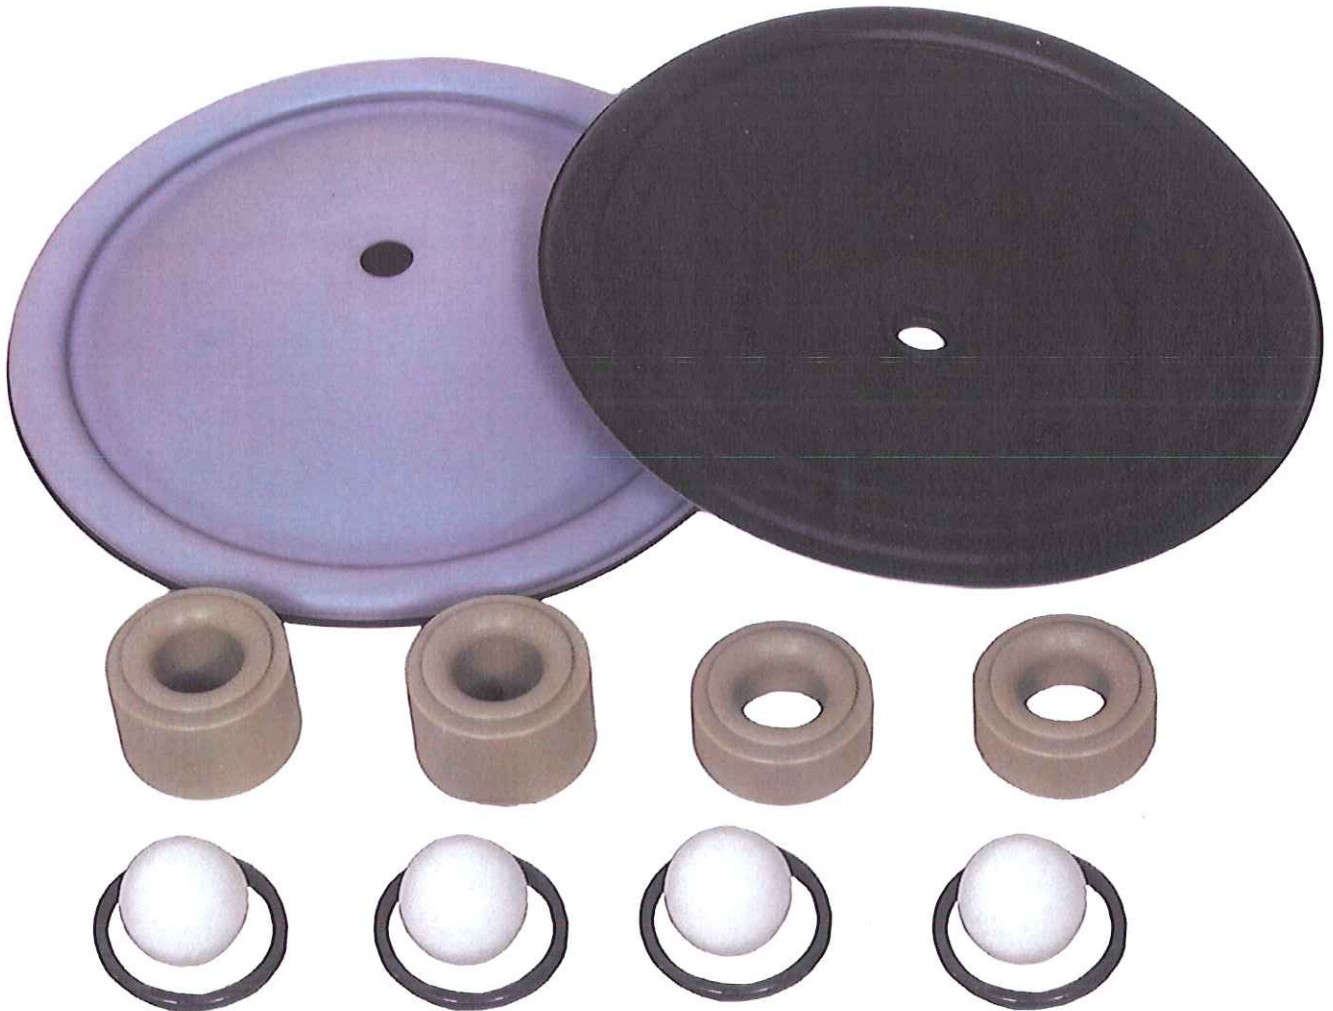

50-KIT-PTW-D

SPARES KIT FOR TEP53-PTW-D
& TEP50-PTW-D

ELASTOMER KIT CONTAINS:

2 PTFE DIAPHRAGMS

4 PTFE BALL VALVES

4 POLYPROP VALVE SEATS

4 PTFE O-RINGS

Doc682/15