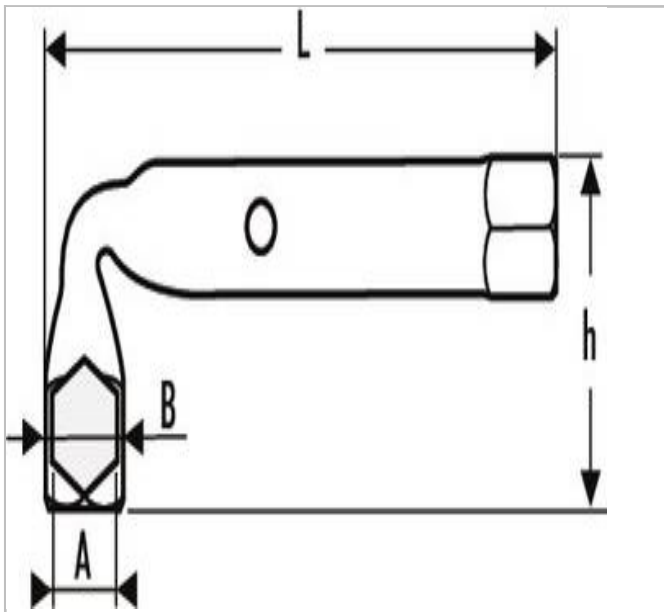

E113501 | EXPERT 6 x 6 box wrenches

Description:

- ISO 691
- ISO 2236
- Will reach nuts on long threaded rods.
- Through hole for using a bar.
- High chrome finish.

Informations:

	E113501
A [mm]	5.5
A [mm]	5,5
A [in]	
Length L [mm]	95.0
Head Width B [mm]	9.0
Height H [mm]	25
Weight [Kg]	0.025