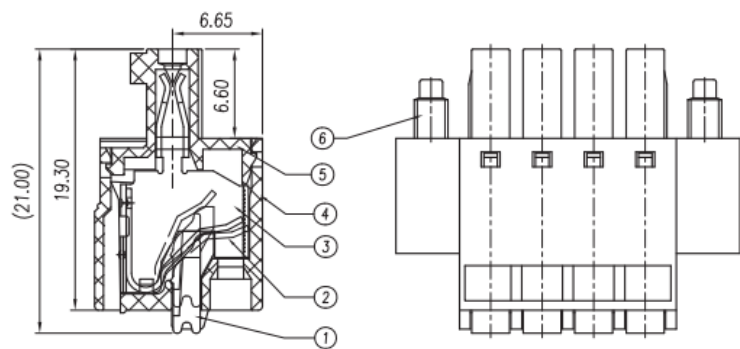

Datasheet

New 3.81 mm Plug with Flange 8A 6 Way

RS Stock 874-5130

Dimensions: (mm)

ENGLISH

Specifications

Mechanical

Steip Length 7-8mm
Temp.Range -40°C~+105°C
Torque 0.4Nm(3.6Lb.in)

Dimensions

Pitch 3.81mm
Poles 2~24p

Material

Housing PA66, UL94V-0
Screws M2.5 Steel, Zn plated
Clamp Phosphor bronze, Ni plated
Wire guard Stainless steel

Standard	UL	IEC
Rated voltage	300V	250V
Rated current	8A	13.5A
Contact resistance	20mΩ	
Insulation resistance	500MΩ/DC500V	
Wire range	28~16AWG	1mm ²
Wrth standing voltage	AC 2000V/1 Min	