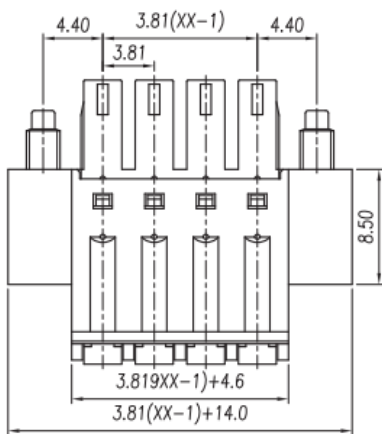

Datasheet

New 3.81 mm Plug with Flange 8A 6 Way

RS Stock 874-5130

Dimensions: (mm)

ENGLISH

Specifications

Mechanical

Steip Length 7-8mm
Temp.Range -40°C~+105°C
Torque 0.4Nm(3.6Lb.in)

Dimensions

Pitch 3.81mm
Poles 2~24p

Material

Housing PA66, UL94V-0
Screws M2.5 Steel, Zn plated
Clamp Phosphor bronze, Ni plated
Wire guard Stainless steel

Standard	UL	IEC
Rated voltage	300V	250V
Rated current	8A	13.5A
Contact resistance	20mΩ	
Insulation resistance	500MΩ/DC500V	
Wire range	28~16AWG	1mm ²
Wrth standing voltage	AC 2000V/1 Min	