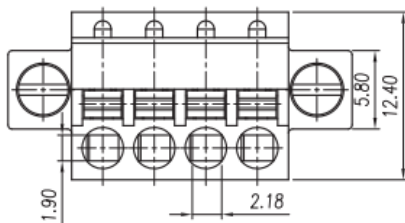

Datasheet

New 3.81 mm Plug with Flange 8A 6 Way

RS Stock 874-5130

Dimensions: (mm)

ENGLISH

Specifications

Mechanical

Steip Length 7-8mm
Temp.Range -40°C~+105°C
Torque 0.4Nm(3.6Lb.in)

Dimensions

Pitch 3.81mm
Poles 2~24p

Material

Housing PA66, UL94V-0
Screws M2.5 Steel, Zn plated
Clamp Phosphor bronze, Ni plated
Wire guard Stainless steel

Standard	UL	IEC
Rated voltage	300V	250V
Rated current	8A	13.5A
Contact resistance	20mΩ	
Insulation resistance	500MΩ/DC500V	
Wire range	28~16AWG	1mm ²
Wrth standing voltage	AC 2000V/1 Min	