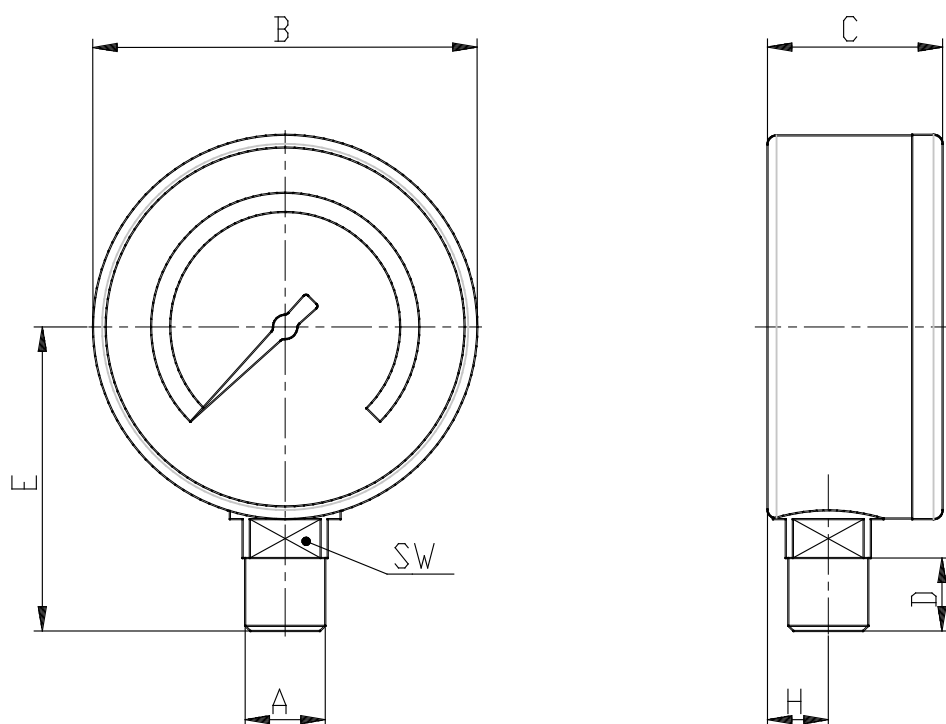

- Pressure gauges with radial connection

Product code: M043-R06

Datasheet creation date: 10/12/2025 08:42

Check the most updated document online [click here](#)

TECHNICAL DATA

Mod.	M043-R06
------	----------

- Pressure gauges with radial connection

Product code: M043-R06

DIMENSIONS

A	R1/8
B (mm)	38.800
C (mm)	24.200
D (mm)	10.000
E (mm)	35.200
H (mm)	9.000
SW (mm)	12.000
R (bar)	0-6 bar