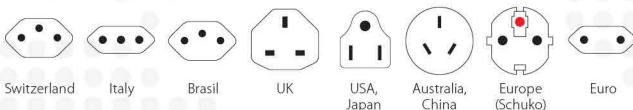

SKROSS®
ADAPT TO THE WORLD

Corporate Gift
SKR-0080

PRO Light USB – World

More compact: the smallest 3-pole world travel adapter with an integrated, dual USB charger

The PRO Light USB – World ensures simple and safe connection of 2- & 3-pole devices from and to more than 200 countries (thanks to the included World to Europe top). The available power of up to 1575 W makes it unique in its application even with powerful devices such as laptops or travel hairdryers. Wherever the traveller comes from, the world travel adapter PRO Light USB – World provides the safest solution of plugging in devices around the world. Furthermore the dual USB port provides sufficient energy to charge two USB devices easily, even if another device is connected via the adapter at the same time.

Suitable for

Compatibility (Input)

Compatibility (Output)

Packaging (Promo)

Product Category

- World Travel Adapter: PRO Light USB series

Technical Specifications

- Designed in Switzerland
- Suitable for equipment with earthed & unearthed plugs (2- & 3-pole)
- Input plugs: Switzerland, Italy, Brasil, UK, USA/Japan, Australia/China, Europe (Schuko & 2-pole Euro)
- Output plugs: USA, UK, Australia/China, Europe (Schuko)
- Input voltage: 100 V – 250 V
- Max. load: 6.3 A
- Power rating: e.g. 100 V – 630 W / 250 V – 1575 W
- Integrated fuse: T 6.3 A
- USB Output: 5 V / 2400 mA shared
- Does not convert voltage

Weight

- Adapter: 167 g
- Adapter + giftbox: 188 g

Dimensions

- Adapter incl. top: L 70 mm W 58 mm H 67 mm
- Adapter + giftbox: L 60 mm W 75 mm H 75 mm

Packaging Unit

- Master box: 50
- Dimensions master box: L 330 mm W 400 mm H 180 mm
- Pallet retail: 3000 pcs