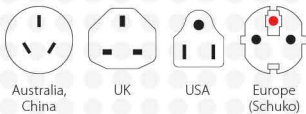

SKROSS®
ADAPT TO THE WORLD

Corporate Gift
SKR-0080

PRO Light USB – World

More compact: the smallest 3-pole world travel adapter with an integrated, dual USB charger

The PRO Light USB – World ensures simple and safe connection of 2- & 3-pole devices from and to more than 200 countries (thanks to the included World to Europe top). The available power of up to 1575 W makes it unique in its application even with powerful devices such as laptops or travel hairdryers. Wherever the traveller comes from, the world travel adapter PRO Light USB – World provides the safest solution of plugging in devices around the world. Furthermore the dual USB port provides sufficient energy to charge two USB devices easily, even if another device is connected via the adapter at the same time.

Suitable for

Compatibility (Input)

Compatibility (Output)

Packaging (Promo)

Product Category

- World Travel Adapter: PRO Light USB series

Technical Specifications

- Designed in Switzerland
- Suitable for equipment with earthed & unearthed plugs (2- & 3-pole)
- Input plugs: Switzerland, Italy, Brasil, UK, USA/Japan, Australia/China, Europe (Schuko & 2-pole Euro)
- Output plugs: USA, UK, Australia/China, Europe (Schuko)
- Input voltage: 100 V – 250 V
- Max. load: 6.3 A
- Power rating: e.g. 100 V – 630 W / 250 V – 1575 W
- Integrated fuse: T 6.3 A
- USB Output: 5 V / 2400 mA shared
- Does not convert voltage