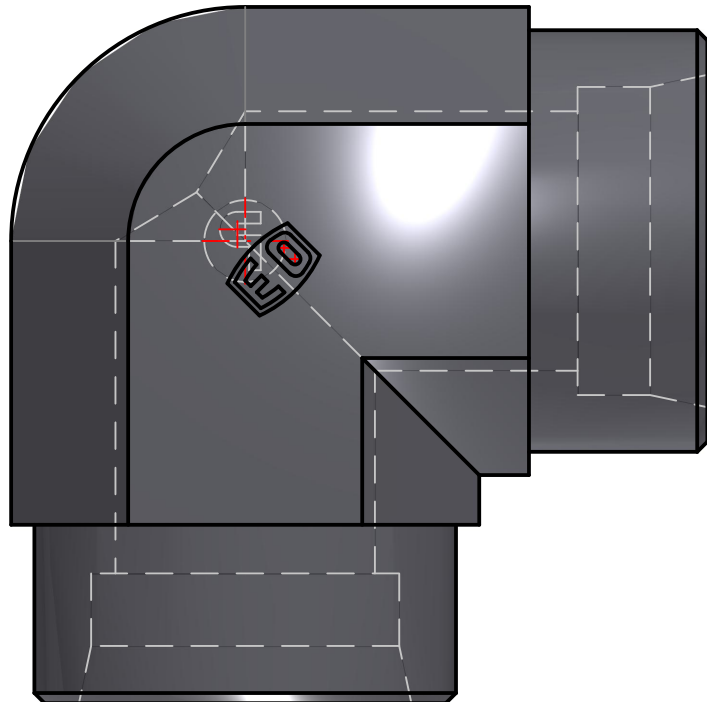

ENGINEERING YOUR SUCCESS.

Parker Hannifin Corporation
High Pressure Connectors Europe
Am Metallwerk 9
33659 Bielefeld, Germany
Ph: +49 (0) 521-4048-0
Fax: +49 (0) 521-4048-4280

PARKER High Pressure Connectors Europe Division
Ermeto DIN tube to tube high pressure hydraulic tube fittings

PART Number: W38SCFX

*Interactive 3D graphic, click to activate and rotate
(3D capable PDF viewer required)*

Technical Data	
Part Number	W38SCFX
Series Name	Ermeto DIN tube to tube high pressure hydraulic tube fittings
Series Code	Ermeto DIN tube to tube high pressure hydraulic tube fittings
Division ID	687614
Division Name	High Pressure Connectors Europe Division
Company	Parker Hannifin