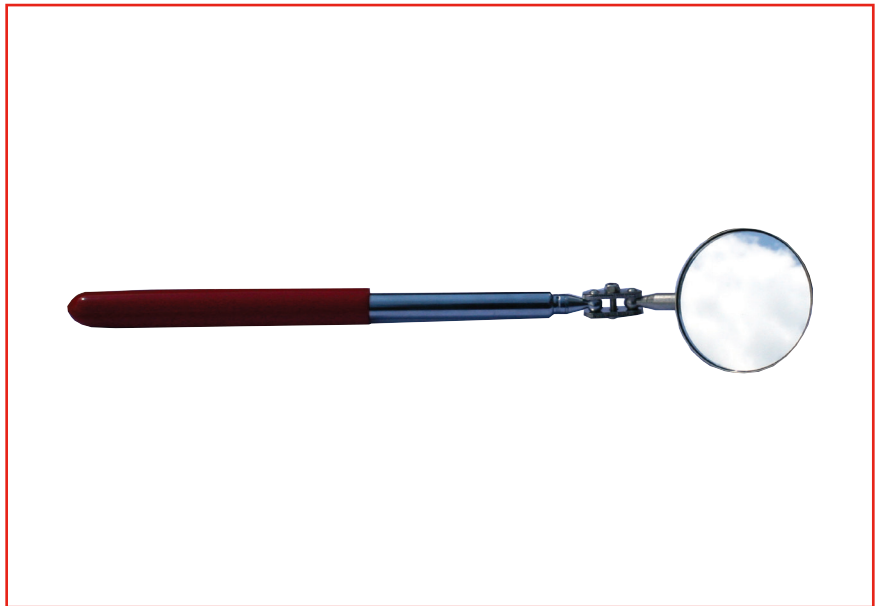

ENGLISH

Datasheet

RS Pro Telescopic Mirror 50mm diameter

RS Stock No: 394-172

Specifications:

- Telescopic mirror has a fully chromed telescopic shaft and articulated mirror mount
- Mirror can be set in any position for best viewing
- Mirror diameter 50mm
- Fully extended length: 410mm
- Fully folded length: 200mm
- Handle: Plastic grip 14mm diameter x 120mm long

Order Code	Manufacturers Code	Description
394-172	59-685-015	Telescopic Mirror 50mm diameter