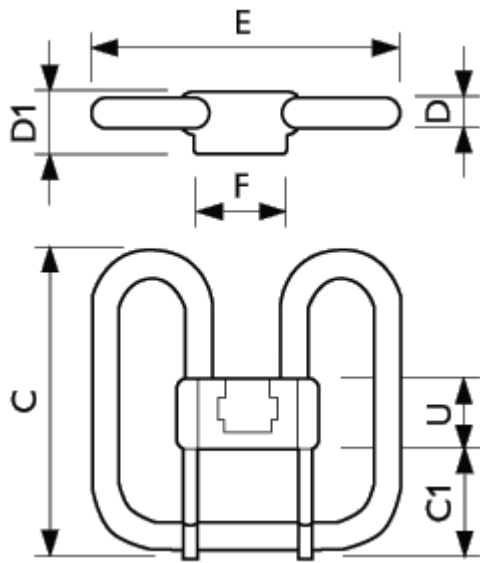

Application

- Ideal for applications such as

Luminaires

- Fit both square and round bulkhead luminaires

System

- Operate on separate control gear

Order code	Full product name
269881 25	PL-Q 16W/827/4P 1CT
269898 25	PL-Q 16W/830/4P 1CT
272065 25	PL-Q 16W/835/4P 1CT
269911 25	PL-Q 28W/827/4P 1CT
269928 25	PL-Q 28W/830/4P 1CT
269676 25	PL-Q 28W/835/4P 1CT
269935 25	PL-Q 28W/840/4P 1CT
271716 25	PL-Q 38W/827/4P 1CT
271723 25	PL-Q 38W/830/4P 1CT

Order code	Full product name
271730 25	PL-Q 38W/835/4P 1CT
271747 25	PL-Q 38W/840/4P 1CT

Legend

Column	Value	Explanation
Rated Lamp Wattage	16	
	28	
	38	
Colour Code	827	CCT of 2700K
	830	CCT of 3000K
	835	CCT of 3500K
	840	CCT of 4000K

PL-Q

	C	C1	D	D1	E	F
Dimension Reference	Max	Max	Max	Max	Max	Max
1	207	77	24	33	205	41
2	141	51	15	27.5	138	41

	U
Dimension Reference	Max
1	49
2	40

Full product name	Dimension Reference
PL-Q 38W/840/4P 1CT	1
PL-Q 38W/835/4P 1CT	1
PL-Q 38W/830/4P 1CT	1
PL-Q 38W/827/4P 1CT	1
PL-Q 28W/840/4P 1CT	1
PL-Q 28W/835/4P 1CT	1
PL-Q 28W/830/4P 1CT	1
PL-Q 28W/827/4P 1CT	1
PL-Q 16W/835/4P 1CT	2

Full product name	Dimension Reference
PL-Q 16W/830/4P 1CT	2
PL-Q 16W/827/4P 1CT	2

Letter	Explanation
C	Overall Length C
C1	Overall Length Rim C1
D	Diameter D
D1	Diameter D1
E	Overall Width E
F	Width F
U	Cap Length U