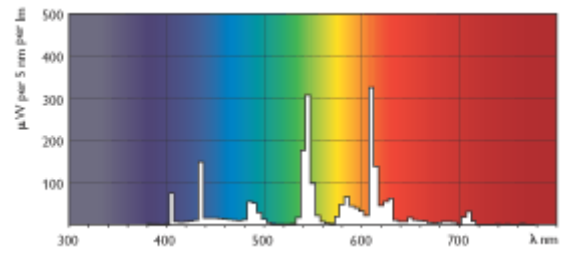

Cap-Base GR10q

Lightcolour /835

PL-Q/835