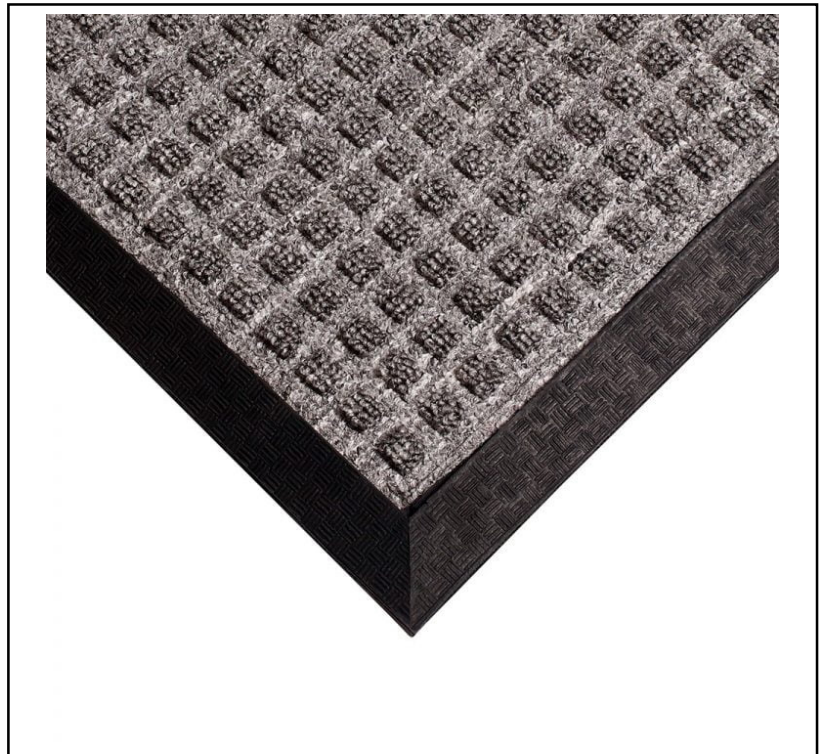

Features

- Heavy-duty entrance matting, ideal for office spaces and general workplaces.
- Raised, reinforced 'waffle' pattern scrapes dirt away from footwear, helping to reduce the amount of dirt/debris brought into the building.
- Exceptional moisture wiping properties. Able to retain up to 5.4 litres water/ m².
- Lipped edges to help reduce tripping hazards and rubber backing for slip-resistance.

RS PRO Heavy-duty Entrance Matting Grey 0.9m x 1.5m

RS Stock No.: 0726315

RS Professionally Approved Products bring to you professional quality parts across all product categories. Our product range has been tested by engineers and provides a comparable quality to the leading brands without paying a premium price.

- Heavy-duty entrance matting, ideal for office spaces and general workplaces.
- Raised, reinforced 'waffle' pattern scrapes dirt away from footwear, helping to reduce the amount of dirt/debris brought into the building.
- Exceptional moisture wiping properties. Able to retain up to 5.4 litres water/ m².
- Lipped edges to help reduce tripping hazards and rubber backing for slip-resistance.

General Specifications

Size	0.9 m x 1.5 m
Product Height	7 mm
Colour	Grey
Weight (kg)	5.7
Material	PP
Recycled Material Content %	20%
Backing	Natural and recycled rubber
Surface Finish	Waffle
Min. Operating Temperature	-20°C
Max. Operating Temperature	+130°C
Environmental Resistance	Suitable for indoor environments only
UV Resistance	Yes
Typical Applications	Entrance areas
Installation Method	Loose lay
Cleaning Method	Wash with cold water, use vacuum cleaner or use pressure pump to remove dirt.
Tensile Strength	2.75 to 3.25 MPa