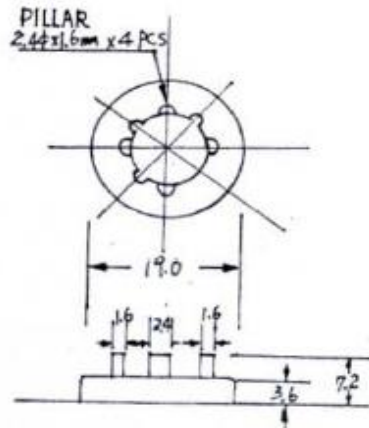

TOLERANCE : $\pm 0.20\text{mm}$

Collet Knob

RS Stock_No	PART No	A	B	C	D	E	F	G	H	I	LINE
463-8520	CF-BH15-S(3.2) / B	14.7	13.0	16.2	17.0	3.2	6.7	0.0	7.3	10.0	WITHOUT LINE
463-8485	CF-BH15-S(6) / B	14.7	13.0	16.2	17.0	6.0	6.7	0.0	7.3	10.0	WITHOUT LINE
463-8508	CF-BH21-S(6) / B	21.3	19.6	17.1	18.1	6.0	10.0	3.2	5.0	17.0	WITHOUT LINE
463-8514	CF-BH15L-S(6) / B	14.7	13.0	16.2	17.0	6.0	6.7	0.0	7.3	10.0	WITH LINE
463-8457	CF-BH15-S(6.4) / B	14.7	13.0	16.2	17.0	6.4	6.7	0.0	7.3	10.0	WITHOUT LINE
463-8463	CF-BH21-S(6.4) / B	21.3	19.6	17.1	18.1	6.4	10.0	3.2	5.0	17.0	WITHOUT LINE
463-8479	CF-BH15L-S(6.4) / B	14.7	13.0	16.2	17.0	6.4	6.7	0.0	7.3	10.0	WITH LINE

CAP

RS Stock_No	PART No	Cap size
463-8536	CF-BH15-6 / C	14.7
463-8542	CF-BH21-6 / C	21

4638536

4638542

Nut cover

RS Stock_No	PART No	cover size
463-8564	CF-BH15 / NC6	14.7
463-8570	CF-BH15L / NC6	14.7

4638570

4638564

Knob pointer

RS Stock_No	PART No	pointer size
463-8586	CF-BH15 / R6	14.7
463-8592	CF-BH21 / R6	21

4638592

4638586