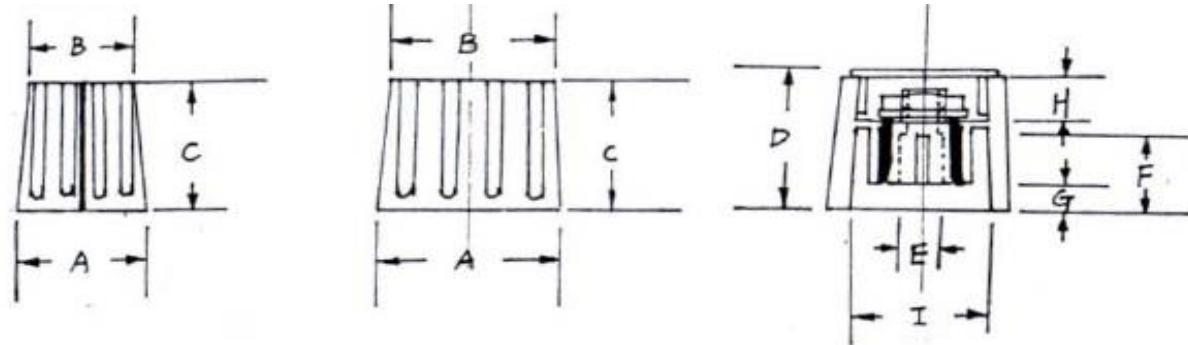

TOLERANCE : $\pm 0.20\text{mm}$

Collet Knob

RS Stock_No	PART No	A	B	C	D	E	F	G	H	I	LINE
463-8520	CF-BH15-S(3.2) / B	14.7	13.0	16.2	17.0	3.2	6.7	0.0	7.3	10.0	WITHOUT LINE
463-8485	CF-BH15-S(6) / B	14.7	13.0	16.2	17.0	6.0	6.7	0.0	7.3	10.0	WITHOUT LINE
463-8508	CF-BH21-S(6) / B	21.3	19.6	17.1	18.1	6.0	10.0	3.2	5.0	17.0	WITHOUT LINE
463-8514	CF-BH15L-S(6) / B	14.7	13.0	16.2	17.0	6.0	6.7	0.0	7.3	10.0	WITH LINE
463-8457	CF-BH15-S(6.4) / B	14.7	13.0	16.2	17.0	6.4	6.7	0.0	7.3	10.0	WITHOUT LINE
463-8463	CF-BH21-S(6.4) / B	21.3	19.6	17.1	18.1	6.4	10.0	3.2	5.0	17.0	WITHOUT LINE
463-8479	CF-BH15L-S(6.4) / B	14.7	13.0	16.2	17.0	6.4	6.7	0.0	7.3	10.0	WITH LINE

CAP

RS Stock_No	PART No	Cap size
463-8536	CF-BH15-6 / C	14.7
463-8542	CF-BH21-6 / C	21

4638536

4638542

Nut cover

RS Stock_No	PART No	cover size
463-8564	CF-BH15 / NC6	14.7
463-8570	CF-BH15L / NC6	14.7

4638570

4638564

Knob pointer

RS Stock_No	PART No	pointer size
463-8586	CF-BH15 / R6	14.7
463-8592	CF-BH21 / R6	21

4638592

4638586