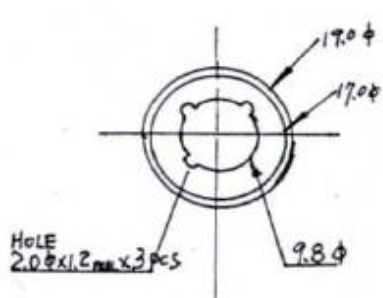

TOLERANCE : $\pm 0.20\text{mm}$

Collet Knob

RS Stock_No	PART No	A	B	C	D	E	F	G	H	I	LINE
463-8520	CF-BH15-S(3.2) / B	14.7	13.0	16.2	17.0	3.2	6.7	0.0	7.3	10.0	WITHOUT LINE
463-8485	CF-BH15-S(6) / B	14.7	13.0	16.2	17.0	6.0	6.7	0.0	7.3	10.0	WITHOUT LINE
463-8508	CF-BH21-S(6) / B	21.3	19.6	17.1	18.1	6.0	10.0	3.2	5.0	17.0	WITHOUT LINE
463-8514	CF-BH15L-S(6) / B	14.7	13.0	16.2	17.0	6.0	6.7	0.0	7.3	10.0	WITH LINE
463-8457	CF-BH15-S(6.4) / B	14.7	13.0	16.2	17.0	6.4	6.7	0.0	7.3	10.0	WITHOUT LINE
463-8463	CF-BH21-S(6.4) / B	21.3	19.6	17.1	18.1	6.4	10.0	3.2	5.0	17.0	WITHOUT LINE
463-8479	CF-BH15L-S(6.4) / B	14.7	13.0	16.2	17.0	6.4	6.7	0.0	7.3	10.0	WITH LINE

CAP

RS Stock_No	PART No	Cap size
463-8536	CF-BH15-6 / C	14.7
463-8542	CF-BH21-6 / C	21

4638536

4638542

Nut cover

RS Stock_No	PART No	cover size
463-8564	CF-BH15 / NC6	14.7
463-8570	CF-BH15L / NC6	14.7

4638570

4638564

Knob pointer

RS Stock_No	PART No	pointer size
463-8586	CF-BH15 / R6	14.7
463-8592	CF-BH21 / R6	21

4638592

4638586