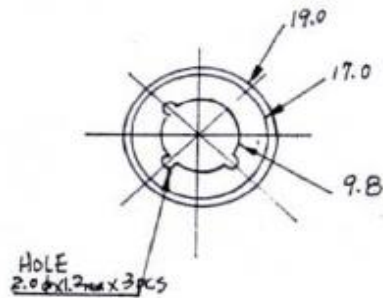

TOLERANCE : $\pm 0.20\text{mm}$

Collet Knob

RS Stock_No	PART No	A	B	C	D	E	F	G	H	I	LINE
463-8520	CF-BH15-S(3.2) / B	14.7	13.0	16.2	17.0	3.2	6.7	0.0	7.3	10.0	WITHOUT LINE
463-8485	CF-BH15-S(6) / B	14.7	13.0	16.2	17.0	6.0	6.7	0.0	7.3	10.0	WITHOUT LINE
463-8508	CF-BH21-S(6) / B	21.3	19.6	17.1	18.1	6.0	10.0	3.2	5.0	17.0	WITHOUT LINE
463-8514	CF-BH15L-S(6) / B	14.7	13.0	16.2	17.0	6.0	6.7	0.0	7.3	10.0	WITH LINE
463-8457	CF-BH15-S(6.4) / B	14.7	13.0	16.2	17.0	6.4	6.7	0.0	7.3	10.0	WITHOUT LINE
463-8463	CF-BH21-S(6.4) / B	21.3	19.6	17.1	18.1	6.4	10.0	3.2	5.0	17.0	WITHOUT LINE
463-8479	CF-BH15L-S(6.4) / B	14.7	13.0	16.2	17.0	6.4	6.7	0.0	7.3	10.0	WITH LINE

CAP

RS Stock_No	PART No	Cap size
463-8536	CF-BH15-6 / C	14.7
463-8542	CF-BH21-6 / C	21

4638536

4638542

Nut cover

RS Stock_No	PART No	cover size
463-8564	CF-BH15 / NC6	14.7
463-8570	CF-BH15L / NC6	14.7

4638570

4638564

Knob pointer

RS Stock_No	PART No	pointer size
463-8586	CF-BH15 / R6	14.7
463-8592	CF-BH21 / R6	21

4638592

4638586