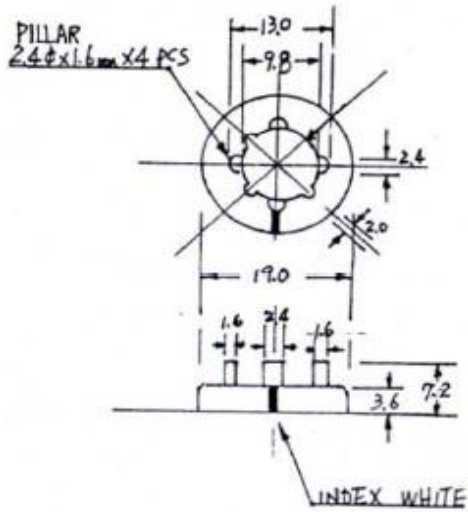

TOLERANCE : $\pm 0.20\text{mm}$

Collet Knob

RS Stock_No	PART No	A	B	C	D	E	F	G	H	I	LINE
463-8520	CF-BH15-S(3.2) / B	14.7	13.0	16.2	17.0	3.2	6.7	0.0	7.3	10.0	WITHOUT LINE
463-8485	CF-BH15-S(6) / B	14.7	13.0	16.2	17.0	6.0	6.7	0.0	7.3	10.0	WITHOUT LINE
463-8508	CF-BH21-S(6) / B	21.3	19.6	17.1	18.1	6.0	10.0	3.2	5.0	17.0	WITHOUT LINE
463-8514	CF-BH15L-S(6) / B	14.7	13.0	16.2	17.0	6.0	6.7	0.0	7.3	10.0	WITH LINE
463-8457	CF-BH15-S(6.4) / B	14.7	13.0	16.2	17.0	6.4	6.7	0.0	7.3	10.0	WITHOUT LINE
463-8463	CF-BH21-S(6.4) / B	21.3	19.6	17.1	18.1	6.4	10.0	3.2	5.0	17.0	WITHOUT LINE
463-8479	CF-BH15L-S(6.4) / B	14.7	13.0	16.2	17.0	6.4	6.7	0.0	7.3	10.0	WITH LINE

CAP

RS Stock_No	PART No	Cap size
463-8536	CF-BH15-6 / C	14.7
463-8542	CF-BH21-6 / C	21

4638536

4638542

Nut cover

RS Stock_No	PART No	cover size
463-8564	CF-BH15 / NC6	14.7
463-8570	CF-BH15L / NC6	14.7

4638570

4638564

Knob pointer

RS Stock_No	PART No	pointer size
463-8586	CF-BH15 / R6	14.7
463-8592	CF-BH21 / R6	21

4638592

4638586