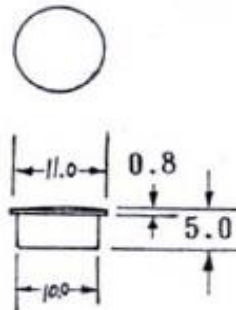

TOLERANCE : $\pm 0.20\text{mm}$

Collet Knob

RS Stock_No	PART No	A	B	C	D	E	F	G	H	I	LINE
463-8520	CF-BH15-S(3.2) / B	14.7	13.0	16.2	17.0	3.2	6.7	0.0	7.3	10.0	WITHOUT LINE
463-8485	CF-BH15-S(6) / B	14.7	13.0	16.2	17.0	6.0	6.7	0.0	7.3	10.0	WITHOUT LINE
463-8508	CF-BH21-S(6) / B	21.3	19.6	17.1	18.1	6.0	10.0	3.2	5.0	17.0	WITHOUT LINE
463-8514	CF-BH15L-S(6) / B	14.7	13.0	16.2	17.0	6.0	6.7	0.0	7.3	10.0	WITH LINE
463-8457	CF-BH15-S(6.4) / B	14.7	13.0	16.2	17.0	6.4	6.7	0.0	7.3	10.0	WITHOUT LINE
463-8463	CF-BH21-S(6.4) / B	21.3	19.6	17.1	18.1	6.4	10.0	3.2	5.0	17.0	WITHOUT LINE
463-8479	CF-BH15L-S(6.4) / B	14.7	13.0	16.2	17.0	6.4	6.7	0.0	7.3	10.0	WITH LINE

CAP

RS Stock_No	PART No	Cap size
463-8536	CF-BH15-6 / C	14.7
463-8542	CF-BH21-6 / C	21

4638536

4638542

Nut cover

RS Stock_No	PART No	cover size
463-8564	CF-BH15 / NC6	14.7
463-8570	CF-BH15L / NC6	14.7

4638570

4638564

Knob pointer

RS Stock_No	PART No	pointer size
463-8586	CF-BH15 / R6	14.7
463-8592	CF-BH21 / R6	21

4638592

4638586