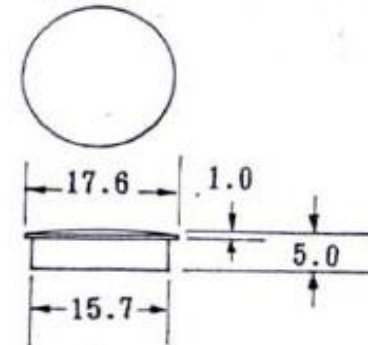

TOLERANCE : $\pm 0.20\text{mm}$

Collet Knob

RS Stock_No	PART No	A	B	C	D	E	F	G	H	I	LINE
463-8520	CF-BH15-S(3.2) / B	14.7	13.0	16.2	17.0	3.2	6.7	0.0	7.3	10.0	WITHOUT LINE
463-8485	CF-BH15-S(6) / B	14.7	13.0	16.2	17.0	6.0	6.7	0.0	7.3	10.0	WITHOUT LINE
463-8508	CF-BH21-S(6) / B	21.3	19.6	17.1	18.1	6.0	10.0	3.2	5.0	17.0	WITHOUT LINE
463-8514	CF-BH15L-S(6) / B	14.7	13.0	16.2	17.0	6.0	6.7	0.0	7.3	10.0	WITH LINE
463-8457	CF-BH15-S(6.4) / B	14.7	13.0	16.2	17.0	6.4	6.7	0.0	7.3	10.0	WITHOUT LINE
463-8463	CF-BH21-S(6.4) / B	21.3	19.6	17.1	18.1	6.4	10.0	3.2	5.0	17.0	WITHOUT LINE
463-8479	CF-BH15L-S(6.4) / B	14.7	13.0	16.2	17.0	6.4	6.7	0.0	7.3	10.0	WITH LINE

CAP

RS Stock_No	PART No	Cap size
463-8536	CF-BH15-6 / C	14.7
463-8542	CF-BH21-6 / C	21

4638536

4638542

Nut cover

RS Stock_No	PART No	cover size
463-8564	CF-BH15 / NC6	14.7
463-8570	CF-BH15L / NC6	14.7

4638570

4638564

Knob pointer

RS Stock_No	PART No	pointer size
463-8586	CF-BH15 / R6	14.7
463-8592	CF-BH21 / R6	21

4638592

4638586