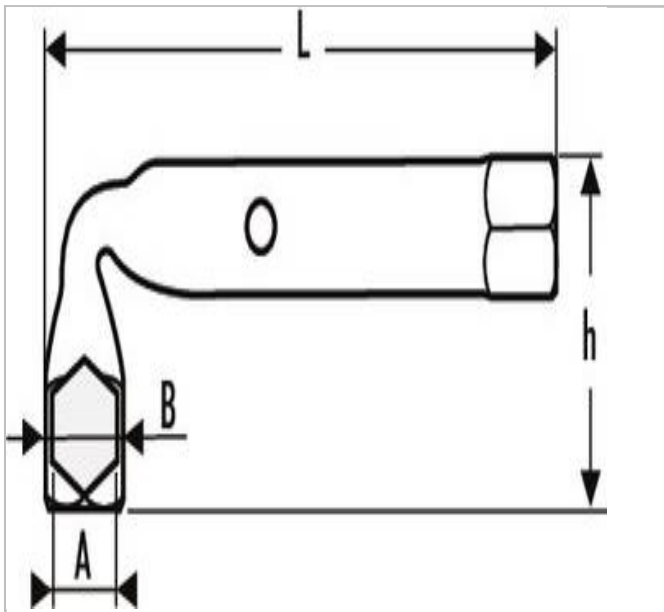

## E113509 | EXPERT 6 x 6 box wrenches

### Description:

- ISO 691
- ISO 2236
- Will reach nuts on long threaded rods.
- Through hole for using a bar.
- High chrome finish.

## Informations:

|  | E113509 |
|--|---------|
| A [mm]   | 13      |
| A [mm]   | 13      |
| A [in]   |         |
| Length L [mm]  | 127.0   |
| Head Width B [mm]  | 19.5    |
| Height H [mm]  | 43      |
| Weight [Kg]  | 0.118   |