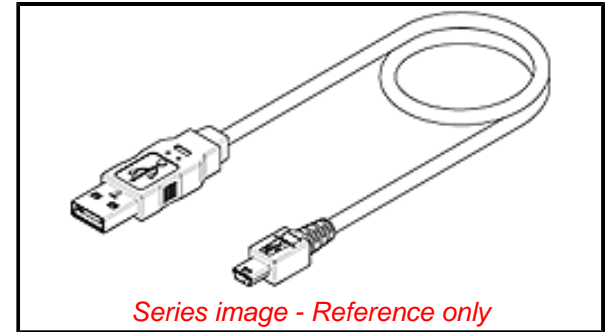

**PLEASE CHECK WWW.MOLEX.COM FOR LATEST PART INFORMATION**

**Part Number:** **0887328702**  
**Status:** **Active**  
**Overview:** Consumer USB Products  
**Description:** USB On-The-Go (OTG) Shielded I/O Cable Assembly, USB A-to-Mini B, USB 2.0, 1.50m Length, Black

**Documents:**

[Drawing \(PDF\)](#) [RoHS Certificate of Compliance \(PDF\)](#)  
[Packaging Specification PK-88740-012 \(PDF\)](#)

**General**

Product Family	Cable Assemblies
Series	88740
Assembly Configuration	Dual Ended Connectors
Connector to Connector	USB Type A-to-Mini-B
Overview	<u>Consumer USB Products</u>
Product Name	USB
UPC	800756208404

**Physical**

Cable Length	1.50m
Circuits (Loaded)	5
Color - Resin	Black
Gender	Male-Male
Lock to Mating Part	Yes
Material - Plating Mating	Gold
Material - Plating Termination	Tin
Material - Resin	Polyester
Net Weight	52.500/g
Packaging Type	Bag
Pitch - Mating Interface	0.80mm, 2.50mm
Plating min - Mating	0.762µm
Plating min - Termination	4.064µm
Single Ended	No
Termination Interface: Style	Through Hole
Wire Insulation Diameter	N/A
Wire Size AWG	28
Wire/Cable Type	Round