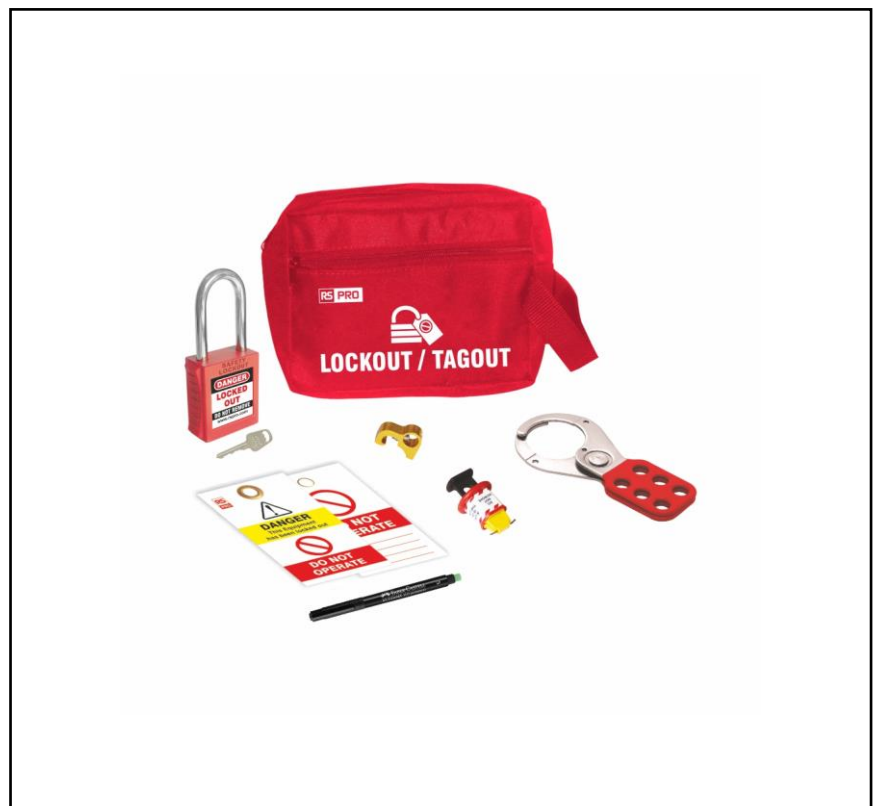

Features

- **Ideal for Domestic Installers** – Specifically designed for individuals who require a simple, cost-effective lockout solution without extra components.
- **Includes Multiple MCB Locks** – Supplied with 2 **Miniature Circuit Breaker (MCB)** lockouts compatible with most standard MCBs.
- **Supports Safe Isolation Procedures** – Enables users to follow **Electrical Safety First** and **HSE** recommended practices.
- **Promotes Electrical Safety** – Essential for preventing electric shocks, burns, and injuries during maintenance and installation.
- **User-Friendly Kit** – Easy to carry and implement, ideal for quick deployment on-site.

RS PRO Domestic Installer Lockout Tagout Kit

RS Stock No.: 0710530

RS PRO is the own brand of RS. The RS PRO Seal of Approval is your assurance of professional quality, a guarantee that every part is rigorously tested, inspected, and audited against demanding standards. Making RS PRO the Smart Choice for our customers.

Product Description

- *Basic lockout kit designed specifically for domestic installers and low-volume users.*
- *Includes multiple MCB lockouts compatible with most standard miniature circuit breakers.*
- *Enables safe isolation procedures in accordance with Electrical Safety First and HSE guidelines.*
- *Ideal for performing electrical work under 17th Edition and Part P installation testing standards.*
- *Helps prevent electric shocks, burns, and other injuries during maintenance.*
- *Lightweight and compact kit for convenient use on residential and small commercial job sites.*