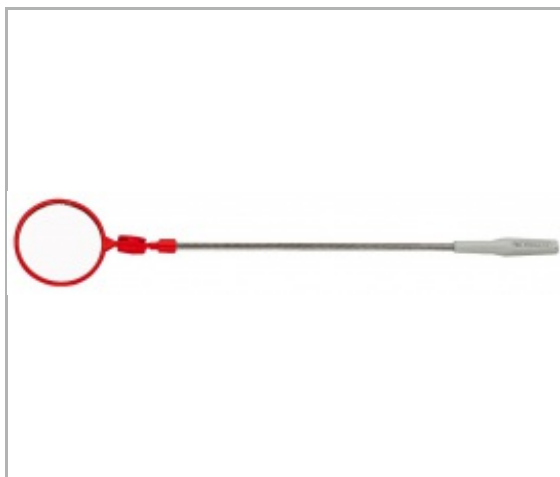

## 834 - INSPECTION MIRRORS | 834.R2

### Description

- Mirror crimped on plastic.
- 834: one-piece rigid.
- 834.R1: jointed and flexible.
- 834.R2: jointed and flexible.

### Information

d [mm]	55
L [mm]	360
[g]	40