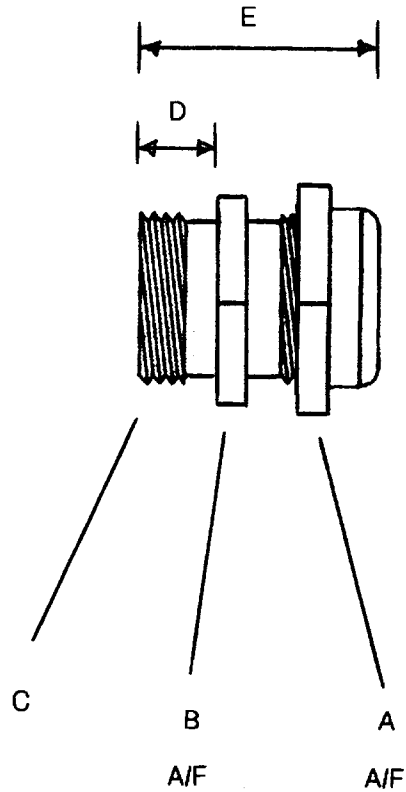

# PRODUCT SPECIFICATION

RS Stock No

BRASS CABLE GLANDS  
 SELF COLOURED WITH  
 PVC SEALING GROMMET

ALL DIMENSIONS IN MILLIMETRES

ALL THREAD PITCHES 1.5mm

STOCK No	A	B	C	D	E		CABLE	
					Min.	Max.	Min.	Max.
608-935	18	18	M16	8.0	17.5	21.5	5.0	6.0
608-941	22	22	M20	9.0	23.0	26.0	8.0	10.0
608-957	28	28	M25	11.0	26.5	32.5	10.0	12.0