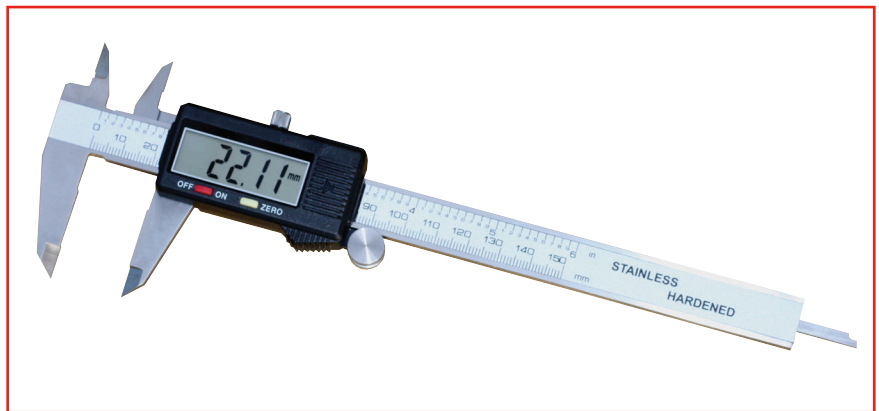

ENGLISH

Datasheet

RS Pro Electronic Digital Caliper 150mm Metric Only

RS Stock No: 247-206

Specifications:

Hardened stainless steel frame and measuring jaws

Thumbroll adjustment

Knurled locking screw

Depth rod

Clear LCD Display

Large 11mm digits

Origin setting

Resolution: 0.01mm

Repeatability: 0.01mm

4 Way measurement:

Individual serial numbers

Power: 1 x Silver oxide battery SR44 - 1.55v

Operating temperature: 5 - 40°C

Relative humidity: Maximum 80%

Warranty: 1 year

Order Code	Manufacturers Code	Description
247-206	49-923-155	Electronic Digital Caliper 150mm