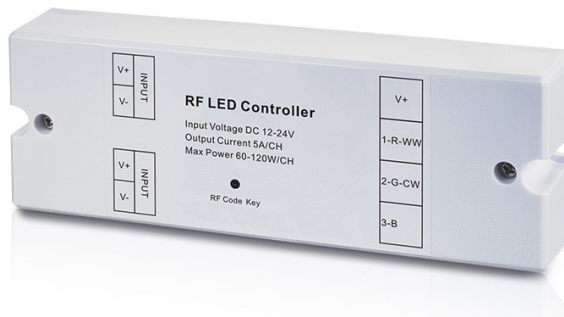

LED Flexi Tape Tuneable White

Key Features:

- Tuneable White from 3000K ~ 6000K
- High CRI ≥80
- Supplied in 5M reels cuttable every 50mm
- 60 and 120 LEDs per metre
- Fitted with 3M Adhesive tape
- 3 years warranty

TUNEABLE WHITE SPECIFICATION

| | | |
|---------------------|-------------------------|--------------------------|
| Model No. | TN-55-27-1-60-F10-20-FP | TN-55-27-2-120-F10-20-FP |
| Voltage | 12VDC | 24Vdc |
| Power Consumption | 9.6W/M | 19.2W/M |
| LED Qty | 60 per mtr | 120 per mtr |
| LED pitch | 16.7mm | 16.67mm |
| Beam Angle | 120° | 120° |
| Cutttable | Every 50mm | Every 100mm |
| Colour Target | 3000K ~ 6000K | 3000K ~ 6000K |
| Luminous Flux | 750lm/M | 1500lm/M |
| IP Rating | IP20 | IP20 |
| Back Adhesive | 3M adhesive tape | 3M adhesive tape |
| Working temperature | -20°C ~ +40°C | -20°C ~ +40°C |
| Humidity | 40% ~ 70% RH | 40% ~ 70% RH |
| Dimensions | 5000 x 10 x 2.3mm | 5000 x 10 x 2.3mm |

CCT-RF-RCX

CCT-RF-3x5A

Key Features:

- Suitable for indoor LED lighting
- User-friendly interface, easy and simple operation
- Full Tone Adjustment
- Dimming Control
- Simple Modes
- Smooth Tone Control Curve
- Operating Frequency 434MHz/868MHz/915MHz