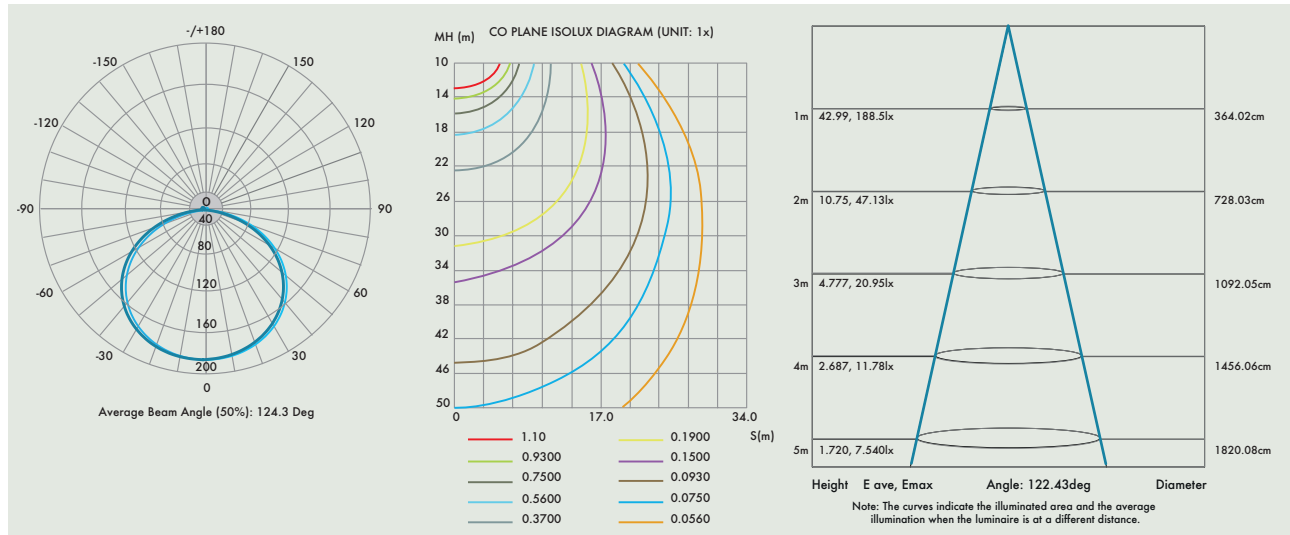

LED Flexi Tape Tuneable White

Photometrics

Also Available

CCT-RF-RCX