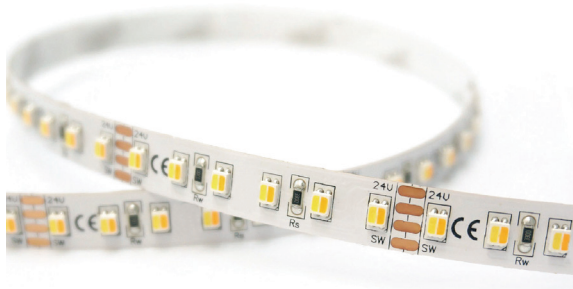

LED Flexi Tape Tuneable White

Key Features:

- Tuneable White from 3000K ~ 6000K
- High CRI ≥80
- Supplied in 5M reels cuttable every 50mm
- 60 and 120 LEDs per metre
- Fitted with 3M Adhesive tape
- 3 years warranty

TUNEABLE WHITE SPECIFICATION

| | | |
|---------------------|-------------------------|--------------------------|
| Model No. | TN-55-27-1-60-F10-20-FP | TN-55-27-2-120-F10-20-FP |
| Voltage | 12VDC | 24Vdc |
| Power Consumption | 9.6W/M | 19.2W/M |
| LED Qty | 60 per mtr | 120 per mtr |
| LED pitch | 16.7mm | 16.67mm |
| Beam Angle | 120° | 120° |
| Cutttable | Every 50mm | Every 100mm |
| Colour Target | 3000K ~ 6000K | 3000K ~ 6000K |
| Luminous Flux | 750lm/M | 1500lm/M |
| IP Rating | IP20 | IP20 |
| Back Adhesive | 3M adhesive tape | 3M adhesive tape |
| Working temperature | -20°C ~ +40°C | -20°C ~ +40°C |
| Humidity | 40% ~ 70% RH | 40% ~ 70% RH |
| Dimensions | 5000 x 10 x 2.3mm | 5000 x 10 x 2.3mm |

Mechanical

PowerLed (UK) Ltd
Orion House
Calleva Park
Aldermaston
Berkshire
RG7 8SN

Contact:
Tel: 0118 9703856
enquiries@powerled.uk.com
www.powerled.uk.com

LED Flexi Tape Tuneable White

Photometrics

Also Available

CCT-RF-RCX

CCT-RF-3x5A

Key Features:

- Suitable for indoor LED lighting
- User-friendly interface, easy and simple operation
- Full Tone Adjustment
- Dimming Control
- Simple Modes
- Smooth Tone Control Curve
- Operating Frequency 434MHz/868MHz/915MHz