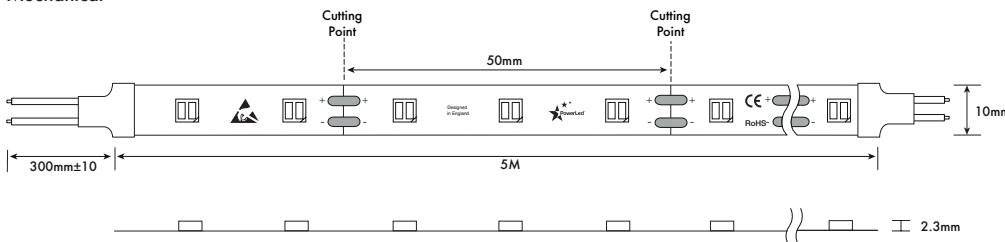

Mechanical

PowerLed (UK) Ltd
Orion House
Calleva Park
Aldermaston
Berkshire
RG7 8SN

Contact:
Tel: 0118 9703856
enquiries@powerled.uk.com
www.powerled.uk.com