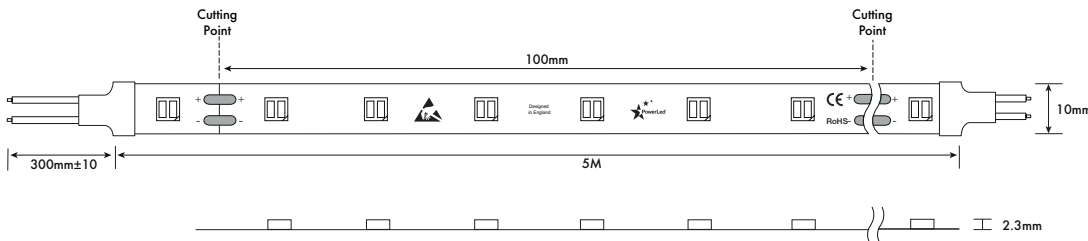

Mechanical

PowerLed (UK) Ltd
Orion House
Calleva Park
Aldermaston
Berkshire
RG7 8SN

Contact:
Tel: 0118 9703856
enquiries@powerled.uk.com
www.powerled.uk.com