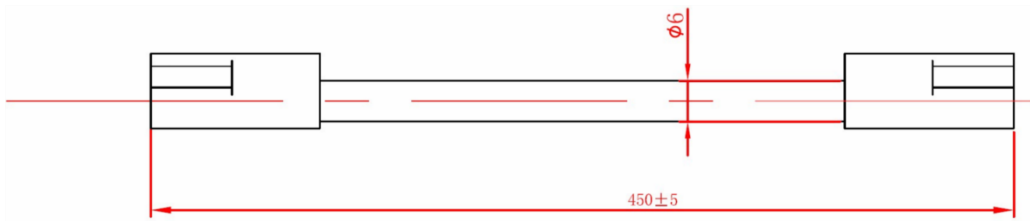

300 mm Cable – 1256926

450 mm Cable – 1256928

Compatible LED Battens include:

Linear LED Batten 10 W 280 mm – 1256922

Linear LED Batten 18 W 580 mm - 1256923

Linear LED Batten 35 W 1180 mm – 1256925

Linear LED Batten 55 W 1480 mm – 1256927

Linear LED Batten 65 W 1780 mm – 1256929

Ling Diagram:

Specifications:

Cable Type	Round
Connector B Type	Socket
Connector Gender(s)	Female
Function	Link
Length	450mm
Number of Conductors	3
Sheath Colour	White