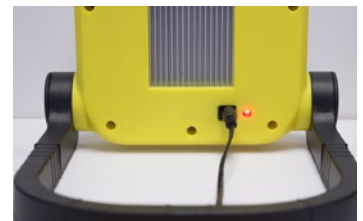

Galaxy-1000

- 1000 Lumens
- 10m Beam Distance
- 2 Light Modes
- Max Run Time 3hrs 20mins

- Rechargeable Li-ion LED floodlights
- 1,000 lumens
- Fold flat design for compact storage
- 10 metre flood beam
- High impact ABS housing and shatterproof polycarbonate lens
- 2 light settings: high and low

Powered by Rechargeable **LI-ION** Technology

Specifications

Light Output (Lumens)	1000 500
Light Beam	10 Metre beam distance
Battery	Li-ion (18650), 1800mAh 7.4V
Charge Time	4hrs
Product Weight	539g
Dimensions (mm)	(L) 193.5 (W) 230.4 (D) 63.6mm
Boxed Size (mm)	(L) 350 (W) 220 (D) 70mm
Power Modes	High and Low
Runtime	Full 1h40m, half 3h20m
Part Number:	NSGALAXY1000
Part Number Tripod:	SPTRIPOD1.7

Galaxy-1000 battery charging indicator

Supplied with:
230V AC
Vehicle charger

360° 360° handle and stand

Optional Tripod

Optional extras:
1.7m Tripod