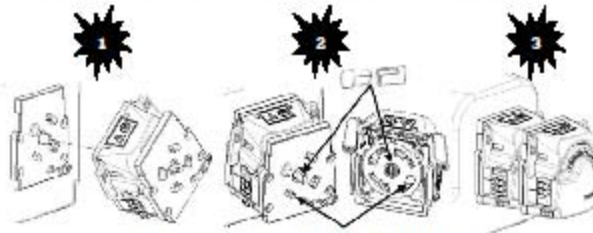

### EASY TUBE LOADING PUMP

#### MODEL: AU ES - STACKABLE PUMP HEAD

Easy tube load peristaltic pump head with 3-roller rotor as standard, and integral drive shaft with dual ball race bearings.

Three available drive options combined with five tube sizes giving wide range of flow rates.

The quick and simple tube change only takes seconds.

For connecting to Verderflex MODEL: AU EZ pump head

**QUICK CONNECTION DIAGRAM**

- Pump head : Polyamide, Acetal and Stainless Steel.
- Tube materials : Verderprene & Silicone
- Weight : 0.24Kg per pump head

Easy tube loading pump head					
Nominal flow rate ml/rev per pump head					
Tube	0.8mm	1.6mm	3.2mm	4.8mm	6.3mm
Flow/rev	0.08	0.28	1.08	2.35	3.75

Verder Ltd  
 Unit 7 Carnival Park, Carnival Close, Basildon, SS14 3WN  
 Tel: +44 (0) 1288 862 450, Fax: +44 (0) 1288 862 459  
 Email: Basildon@verderflex.com