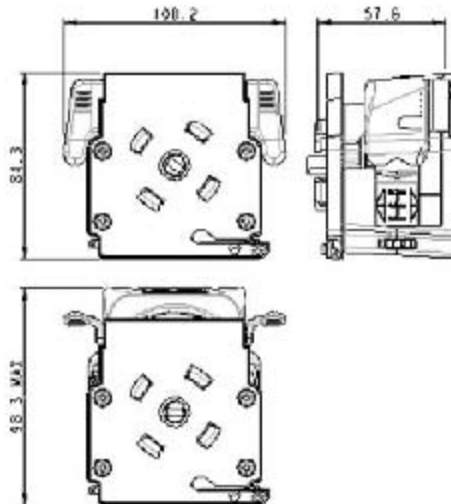

QUICK CONNECTION DIAGRAM

- Pump head : Polyamide, Acetal and Stainless Steel.
- Tube materials : Verderprene & Silicone
- Weight : 0.24Kg per pump head

Easy tube loading pump head					
Nominal flow rate ml/rev per pump head					
Tube	0.8mm	1.6mm	3.2mm	4.8mm	6.3mm
Flow/rev	0.08	0.28	1.08	2.35	3.75

Verder Ltd
Unit 7 Carnival Park, Carnival Close, Basildon, SS14 3WN
Tel: +44 (0) 1288 862 450, Fax: +44 (0) 1288 862 459
Email: Basildon@verderflex.com