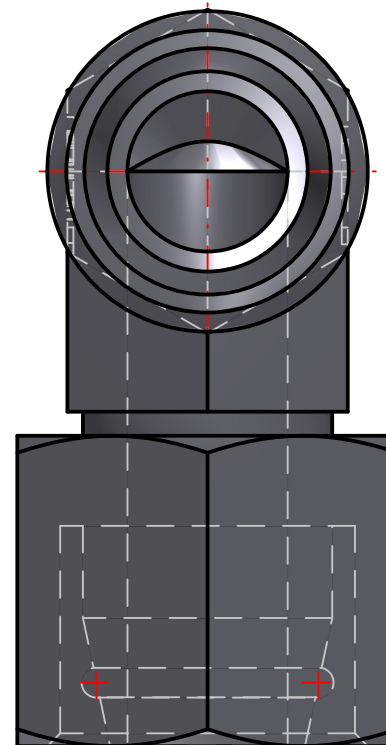

ENGINEERING YOUR SUCCESS.

Parker Hannifin Corporation  
High Pressure Connectors Europe  
Am Metallwerk 9  
33659 Bielefeld, Germany  
Ph: +49 (0) 521-4048-0  
Fax: +49 (0) 521-4048-4280

**PARKER High Pressure Connectors Europe Division**  
**Ermeto DIN tube to tube swivel high pressure hydraulic tube fittings**

PART Number: EW10LOMDCF

*Interactive 3D graphic, click to activate and rotate  
(3D capable PDF viewer required)*

Technical Data	
Part Number	EW10LOMDCF
Series Name	Ermeto DIN tube to tube swivel high pressure hydraulic tube fittings
Series Code	Ermeto DIN tube to swivel high pressure hydraulic tube fittings
Division ID	687614
Division Name	High Pressure Connectors Europe Division
Company	Parker Hannifin