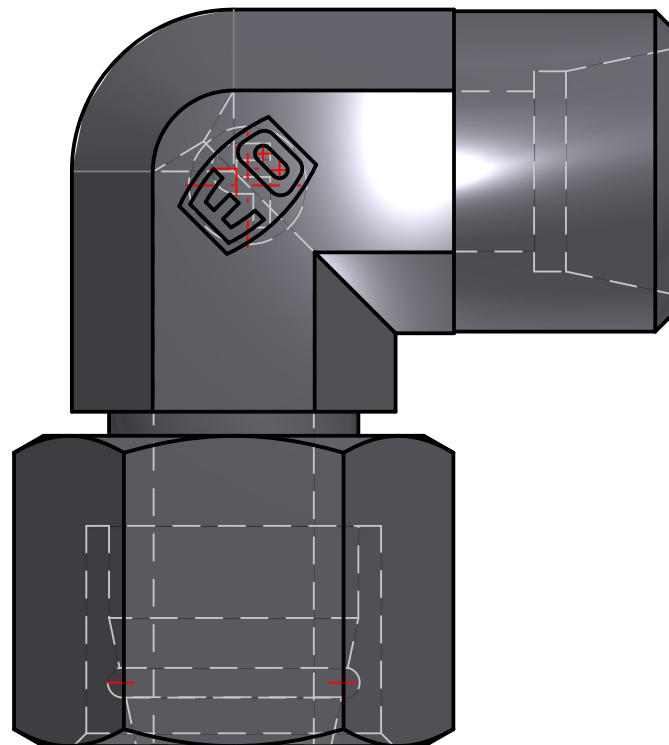

ENGINEERING YOUR SUCCESS.

Parker Hannifin Corporation  
High Pressure Connectors Europe  
Am Metallwerk 9  
33659 Bielefeld, Germany  
Ph: +49 (0) 521-4048-0  
Fax: +49 (0) 521-4048-4280

**PARKER High Pressure Connectors Europe Division**  
**Ermeto DIN tube to tube swivel high pressure hydraulic tube fittings**

PART Number: EW10LOMDCF

*Interactive 3D graphic, click to activate and rotate  
(3D capable PDF viewer required)*

Technical Data	
Part Number	EW10LOMDCF
Series Name	Ermeto DIN tube to tube swivel high pressure hydraulic tube fittings
Series Code	Ermeto DIN tube to swivel high pressure hydraulic tube fittings
Division ID	687614
Division Name	High Pressure Connectors Europe Division
Company	Parker Hannifin