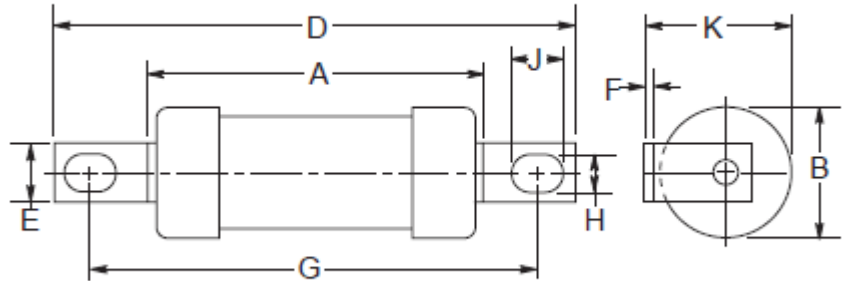

## Industrial HRC Fuse

RS Stock number 521-2696

**Dimensional Data:**

Dimensions - mm

S/N	Amp Rating	Pre-arcing	Total @ 415V	Total @ 550V	Nom Watts Loss	Rated Voltage (AC)	A	B	D	E	F	G	H	J	K
521-2680	63	7000	18,800	25,700	5.6	550	58.0	21.0	109.5	14.3	3.20	94.0	8.7	11.0	24.5
521-2696	80	13,000	35,200	50,000	7.2	550	58.0	21.0	109.5	14.3	3.20	94.0	8.7	11.0	24.5
521-2703	100	25,000	76,500	95,600	8.5	550	58.0	21.0	109.5	14.3	3.20	94.0	8.7	11.0	24.5